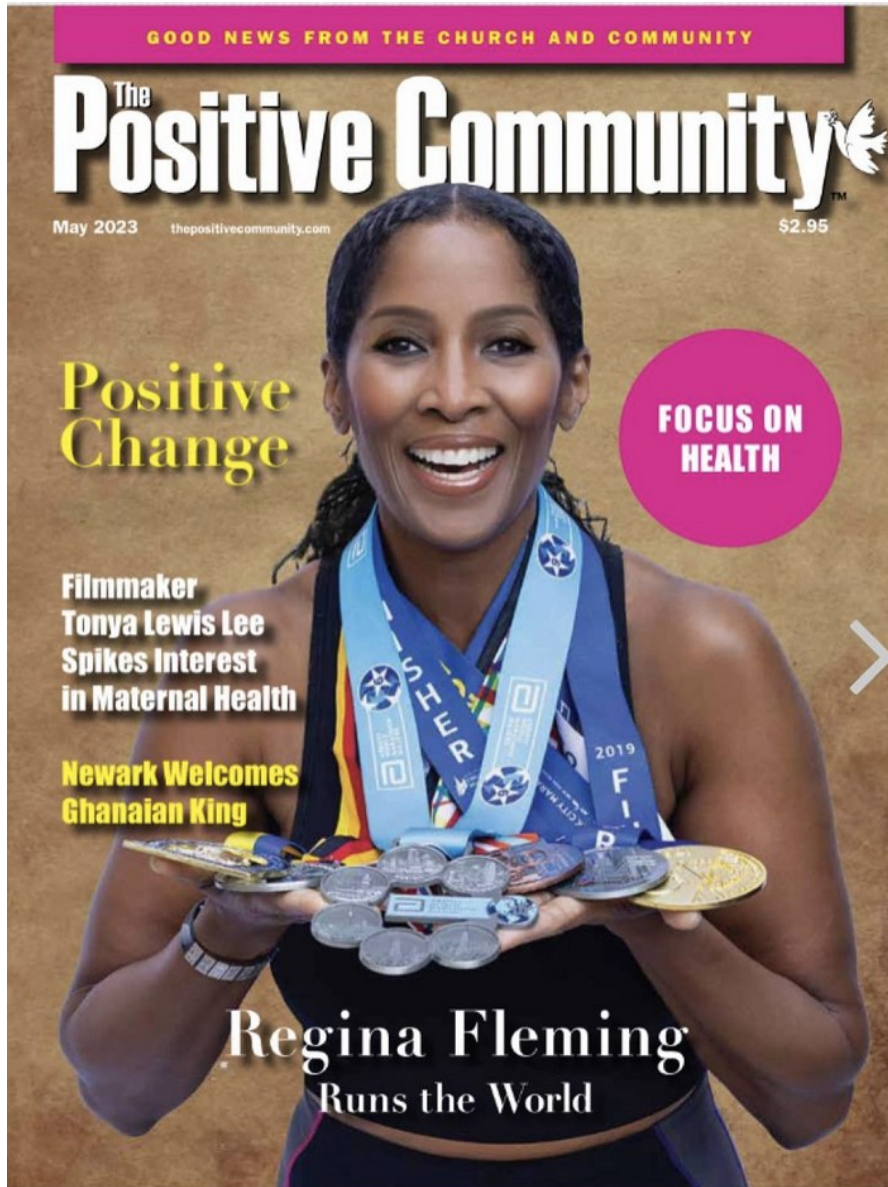

**REGINA FLEMING**

Height: 5'4" Bust: 34" B Waist: 27" Hip: 36" Dress: 4 US Shoe: 9 US Hair: Black Eyes: Dark Brown

REGINA FLEMING

Height: 5'4" Bust: 34" B Waist: 27" Hip: 36" Dress: 4 US Shoe: 9 US Hair: Black Eyes: Dark Brown

REGINA FLEMING

Height: 5'4" Bust: 34" B Waist: 27" Hip: 36" Dress: 4 US Shoe: 9 US Hair: Black Eyes: Dark Brown