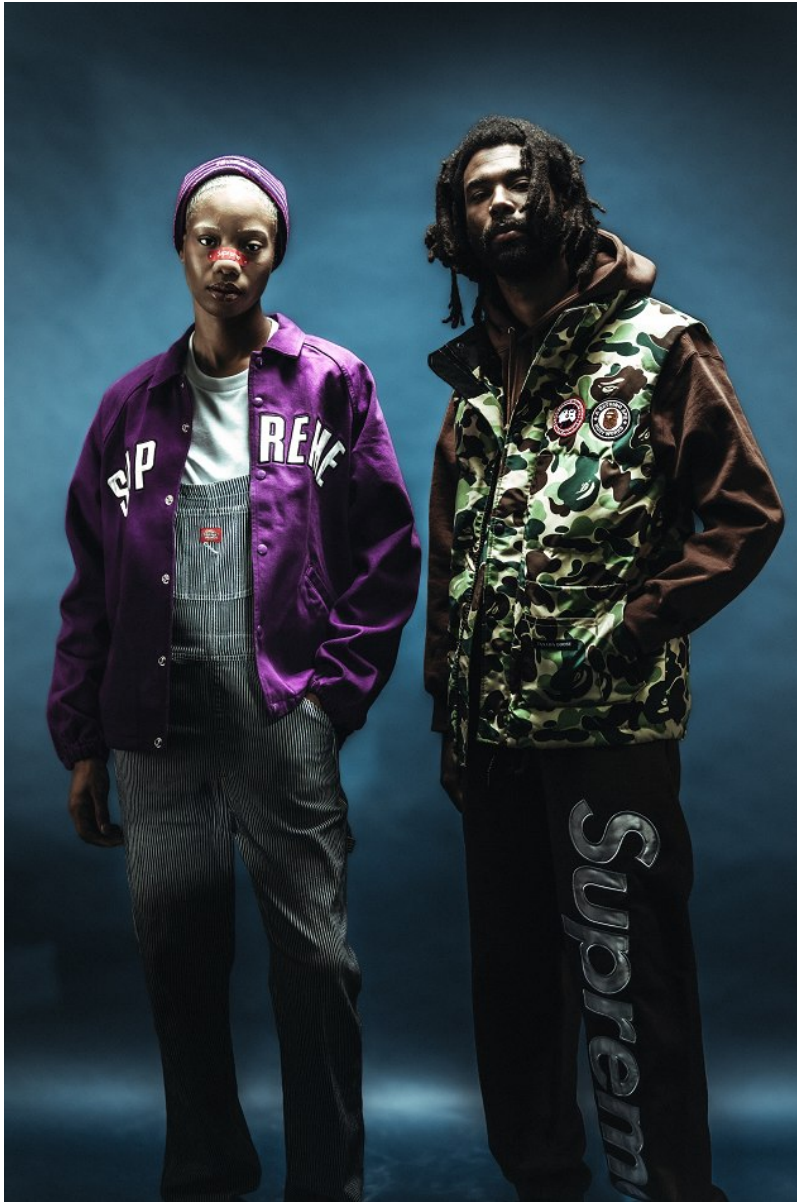

RICH

Height: 6'0" Waist: 30" Collar: 13.5" Suit: 36 Shoe: 9 US Hair: Black Eyes: Brown

RICH

Height: 6'0" Waist: 30" Collar: 13.5" Suit: 36 Shoe: 9 US Hair: Black Eyes: Brown

RICH

Height: 6'0" Waist: 30" Collar: 13.5" Suit: 36 Shoe: 9 US Hair: Black Eyes: Brown

## RICH

Height: 6'0" Waist: 30" Collar: 13.5" Suit: 36 Shoe: 9 US Hair: Black Eyes: Brown

RICH

Height: 6'0" Waist: 30" Collar: 13.5" Suit: 36 Shoe: 9 US Hair: Black Eyes: Brown

## RICH

Height: 6'0" Waist: 30" Collar: 13.5" Suit: 36 Shoe: 9 US Hair: Black Eyes: Brown