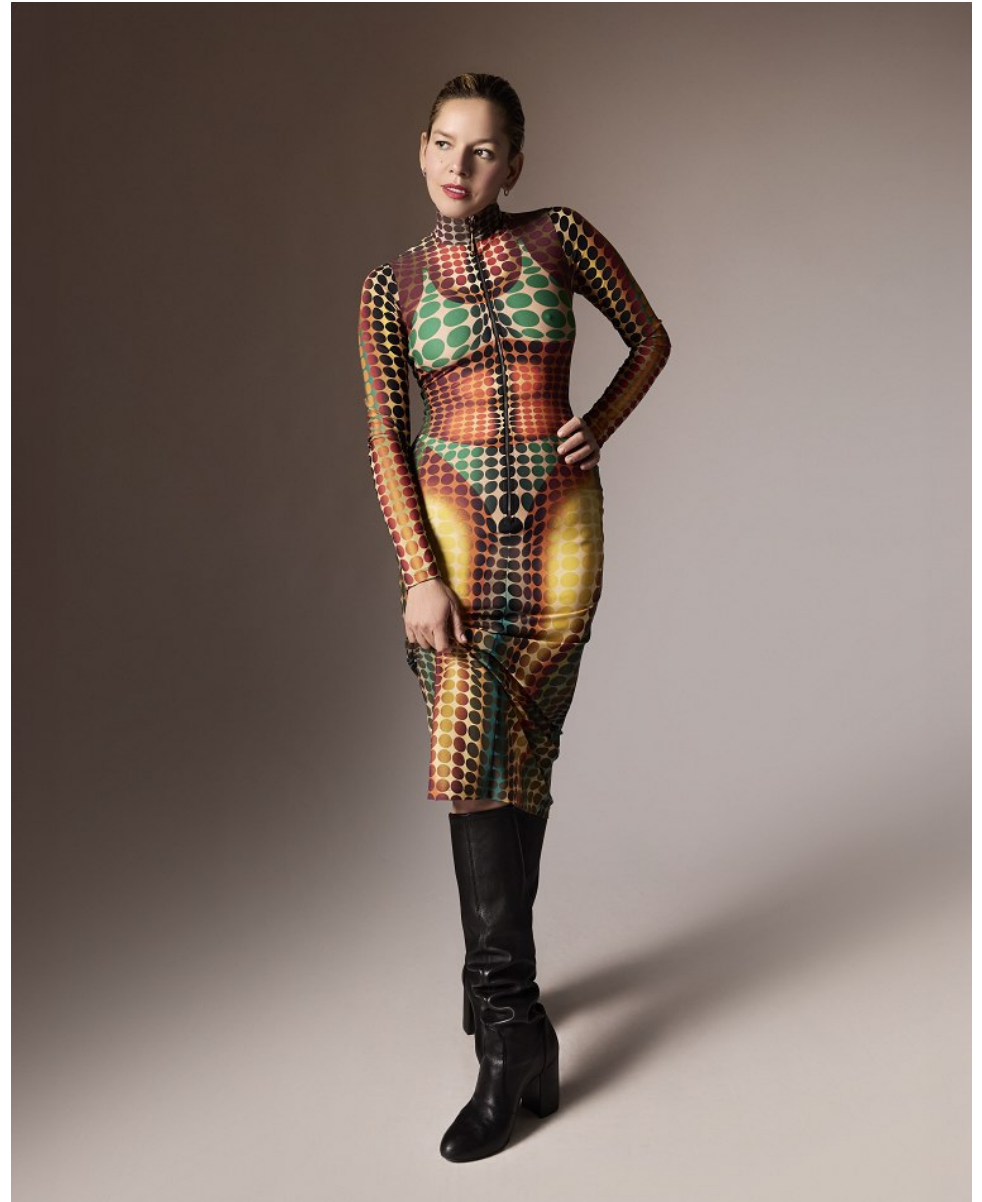

GLORIA DUQUE

Height: 5'6" Bust: 34" B Waist: 27" Hip: 37" Dress: 2-4 US Shoe: 7 US Hair: Blonde Eyes: Brown

GLORIA DUQUE

Height: 5'6" Bust: 34" B Waist: 27" Hip: 37" Dress: 2-4 US Shoe: 7 US Hair: Blonde Eyes: Brown