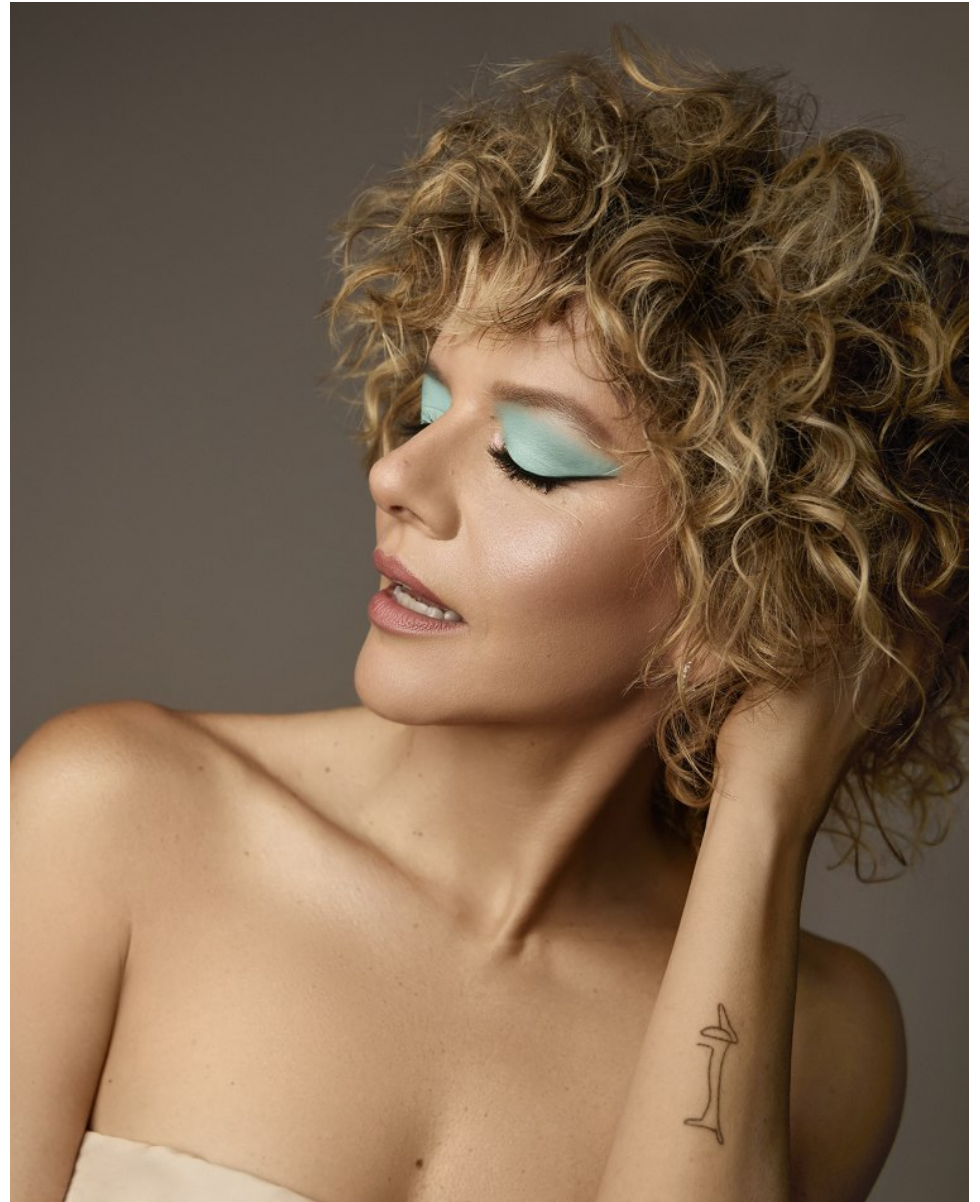

Height: 5'6" Bust: 34" B Waist: 27" Hip: 37" Dress: 2-4 US Shoe: 7 US Hair: Blonde Eyes: Brown