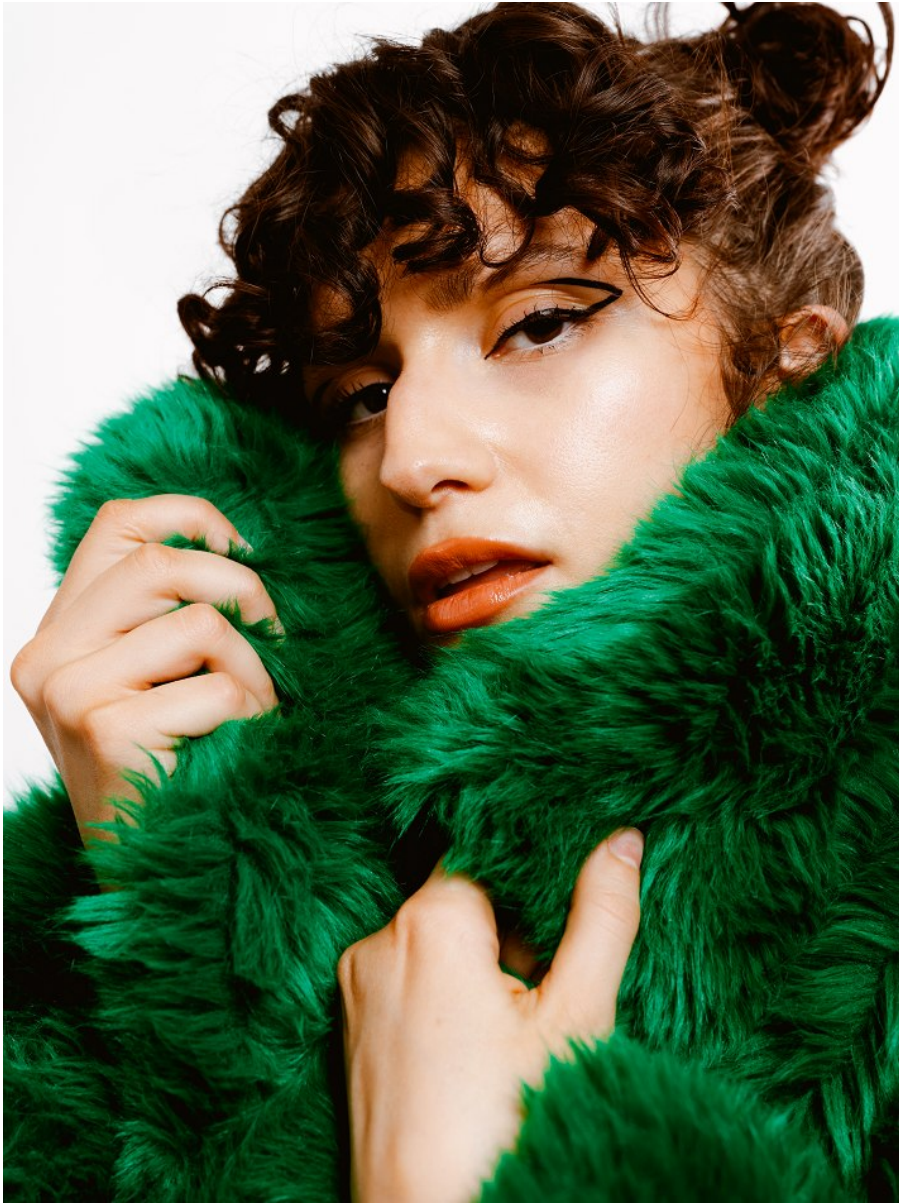

CEL SANEL

Height: 5'5" Bust: 32" C Waist: 25" Hip: 28" Dress: 2-4 US Shoe: 7.5 US Hair: Brown Eyes: Brown

CEL SANEL

Height: 5'5" Bust: 32" C Waist: 25" Hip: 28" Dress: 2-4 US Shoe: 7.5 US Hair: Brown Eyes: Brown