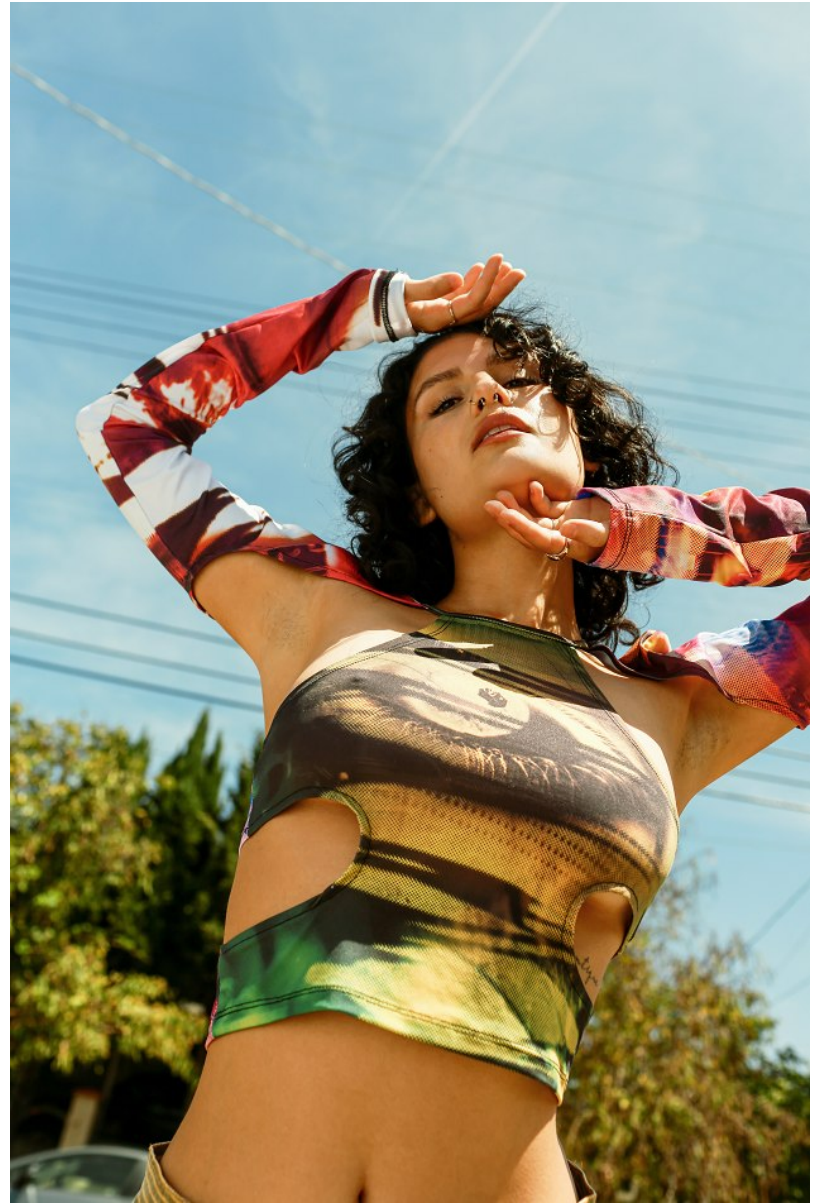

CEL SANEL

Height: 5'5" Bust: 32" C Waist: 25" Hip: 28" Dress: 2-4 US Shoe: 7.5 US Hair: Brown Eyes: Brown