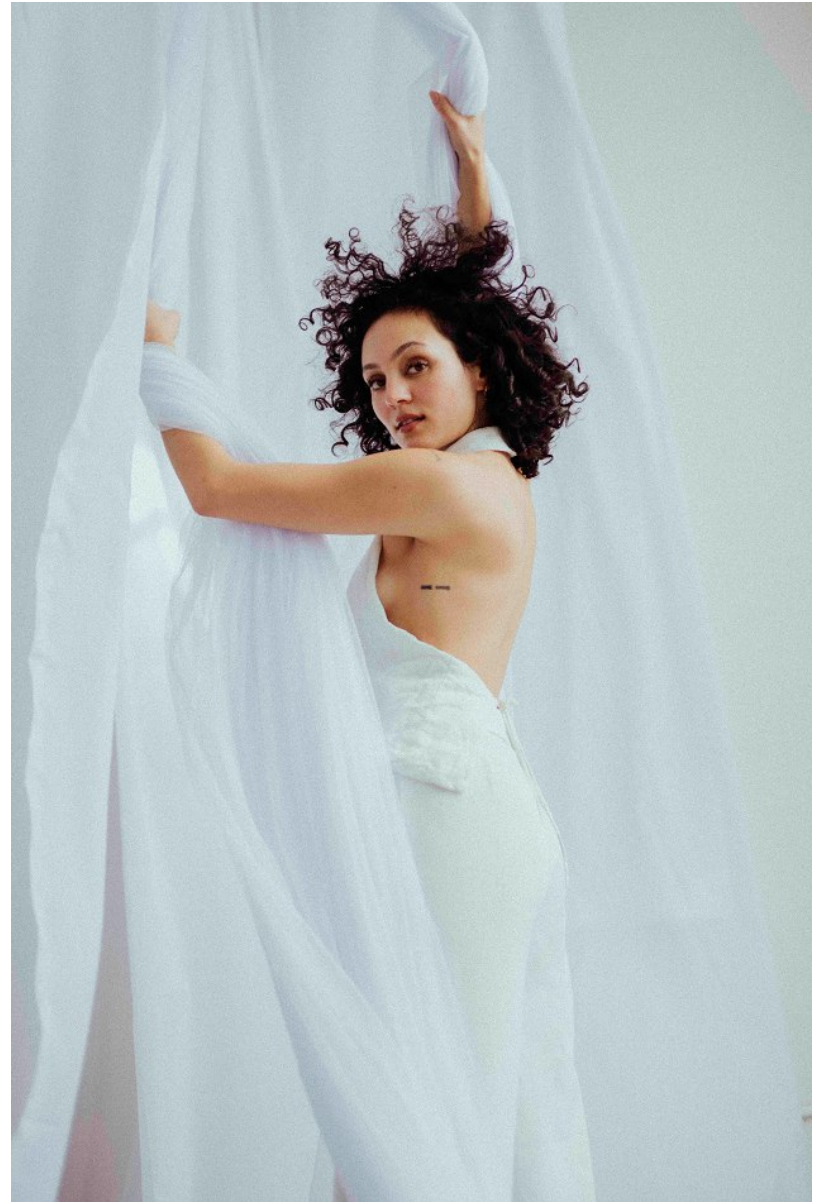

GLORI DEI FILIPPONE

Height: 5'4" Bust: 32" A Waist: 26" Hip: 36" Dress: 4 US Shoe: 7 US Hair: Dark Brown Eyes: Brown

GLORI DEI FILIPPONE

Height: 5'4" Bust: 32" A Waist: 26" Hip: 36" Dress: 4 US Shoe: 7 US Hair: Dark Brown Eyes: Brown

GLORI DEI FILIPPONE

Height: 5'4" Bust: 32" A Waist: 26" Hip: 36" Dress: 4 US Shoe: 7 US Hair: Dark Brown Eyes: Brown