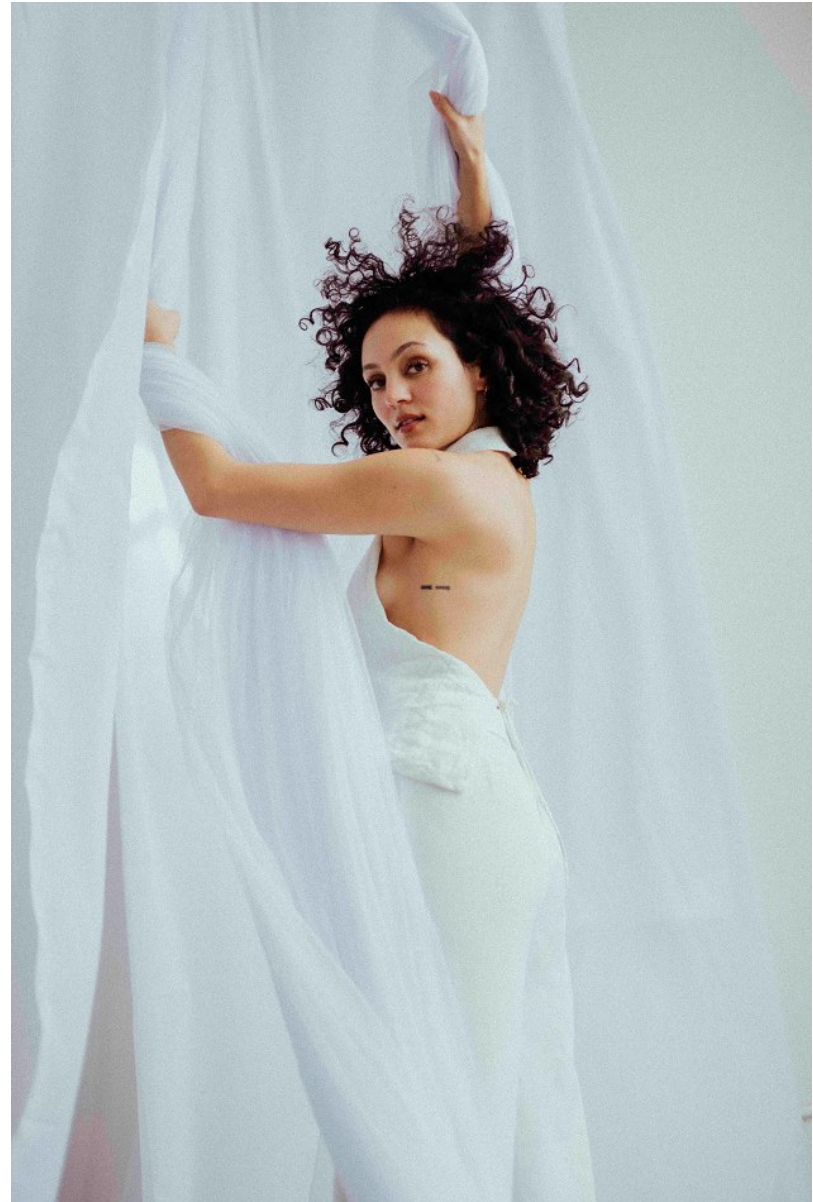

GLORI DEI FILIPPONE

Height: 5'4" Bust: 32" A Waist: 26" Hip: 36" Dress: 2-4 US Shoe: 7 US Hair: Dark Brown Eyes: Brown