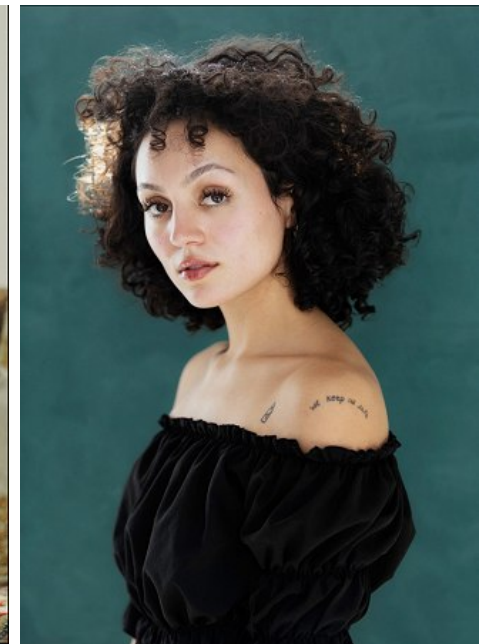

GLORI DEI FILIPPONE

Height: 5'4" Bust: 32" A Waist: 26" Hip: 36" Dress: 4 US Shoe: 7 US Hair: Dark Brown Eyes: Brown

b B E L L A G E N C Y
MODEL & TALENT

Bella Agency New York City 270 Lafayette Street / Suite 802, New York, NY 10012
T: 212.965.9200 Email: info@bellany.com