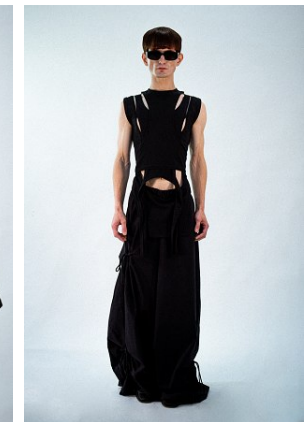

ARBER LALA

Height: 5'10" Waist: 28" Hip: 34" Shoe: 9 US Hair: Dark Brown Eyes: Green

MOB JOURNAL | VOLUME 20