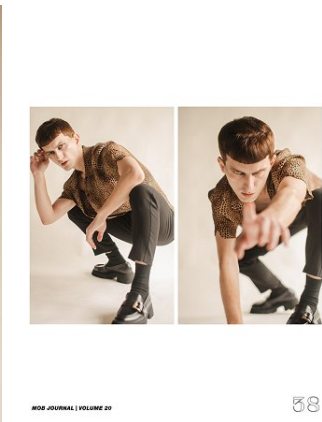

ARBER LALA

Height: 5'10" Waist: 28" Hip: 34" Shoe: 9 US Hair: Dark Brown Eyes: Green

MOB JOURNAL | VOLUME 20