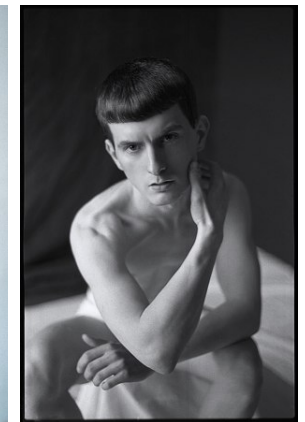

ARBER LALA

Height: 5'10" Waist: 28" Hip: 34" Shoe: 9 US Hair: Dark Brown Eyes: Green

MOB JOURNAL | VOLUME 20