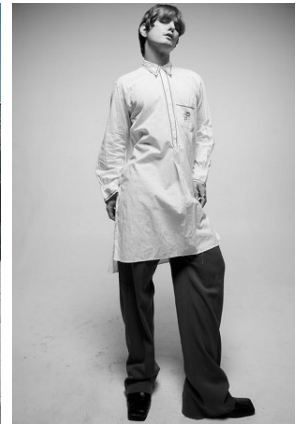

ARBER LALA

Height: 5'10" Waist: 28" Hip: 34" Shoe: 9 US Hair: Dark Brown Eyes: Green

MOB JOURNAL | VOLUME 20