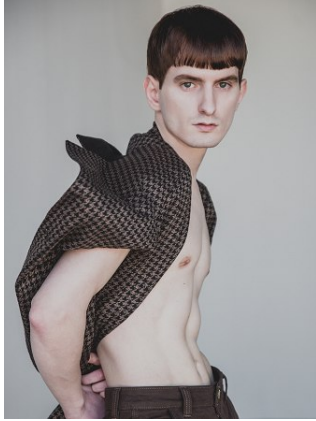

ARBER LALA

Height: 5'10" Waist: 28" Hip: 34" Shoe: 9 US Hair: Dark Brown Eyes: Green

MOB JOURNAL | VOLUME 20