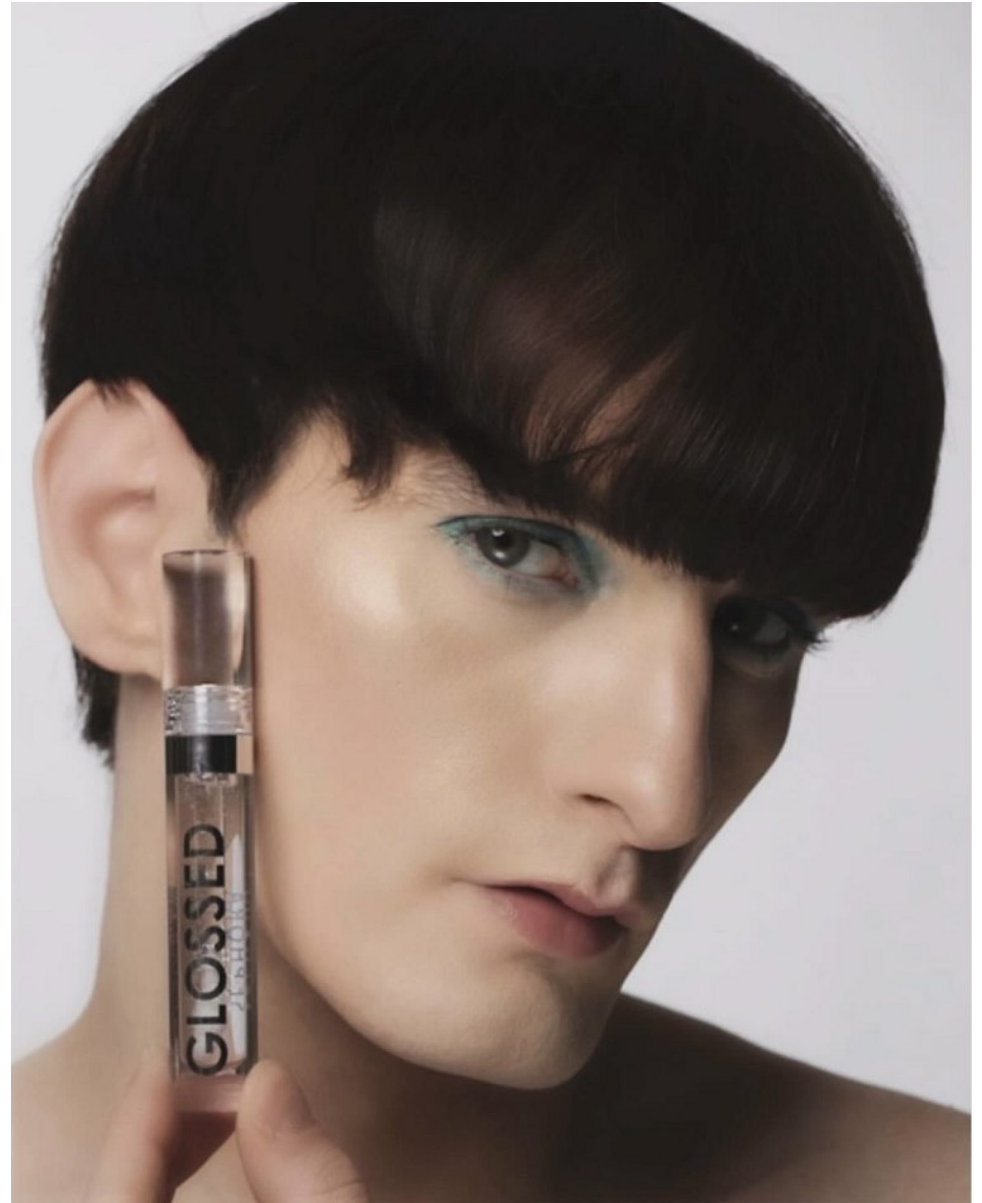

ARBER LALA

Height: 5'10" Waist: 28" Hip: 34" Shoe: 9 US Hair: Dark Brown Eyes: Green

ARBER LALA

Height: 5'10" Waist: 28" Hip: 34" Shoe: 9 US Hair: Dark Brown Eyes: Green

ARBER LALA

Height: 5'10" Waist: 28" Hip: 34" Shoe: 9 US Hair: Dark Brown Eyes: Green