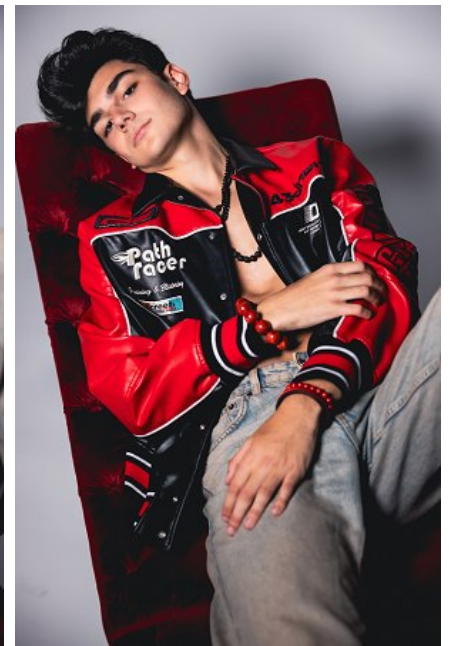

WILLIAM APOSTOLICA

Height: 6'0" Waist: 30" Collar: 15" Suit: 38 Shoe: 11 US Hair: Brown
Eyes: Brown

b B E L L A G E N C Y
MODEL & TALENT

Bella Agency New York City 270 Lafayette Street / Suite 802, New York, NY 10012
T: 212.965.9200 Email: info@bellany.com