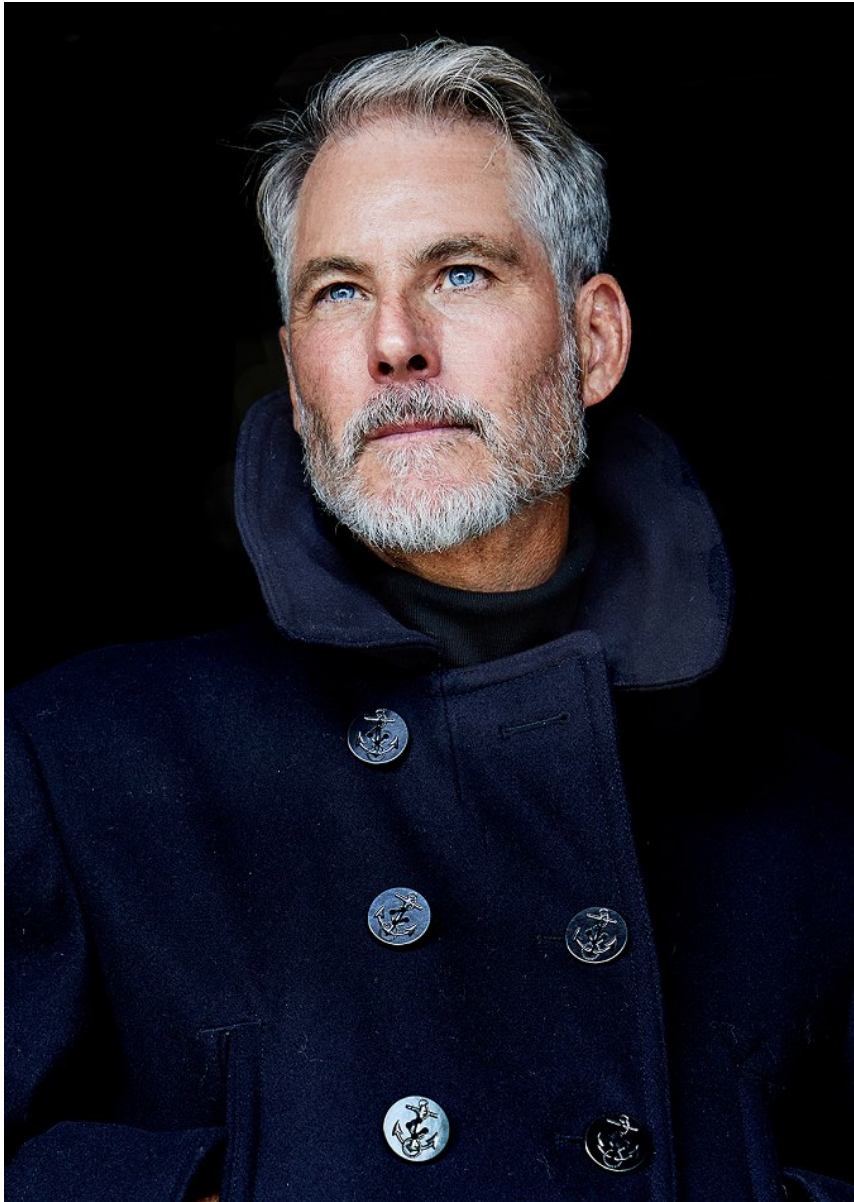

BRENDAN SHAY CURRAN

BRENDAN SHAY CURRAN

Height: 5'11"   Waist: 35"   Suit: 42   Shoe: 10 US   Hair: Salt and Pepper   Eyes: Blue