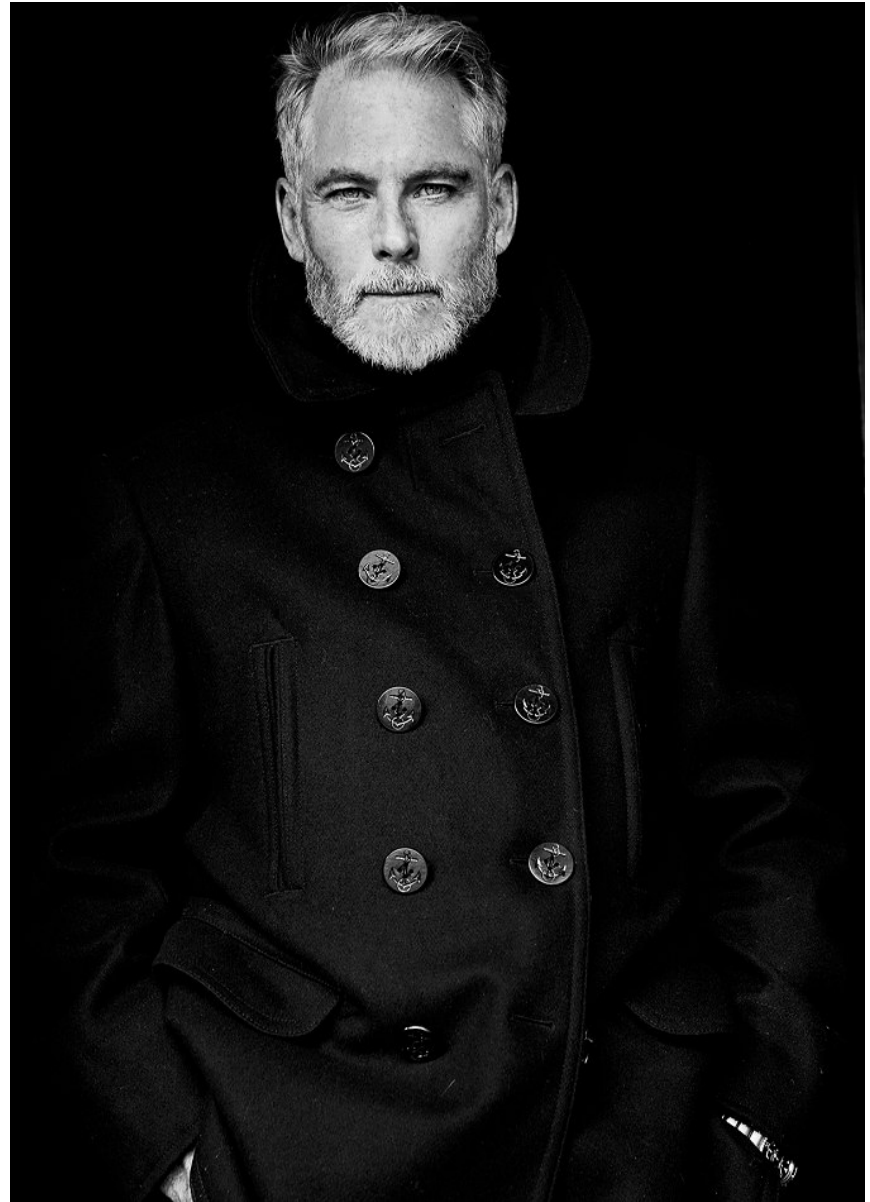

BRENDAN SHAY CURRAN

Height: 5'11"   Waist: 35"   Suit: 42   Shoe: 10 US   Hair: Salt and Pepper   Eyes: Blue