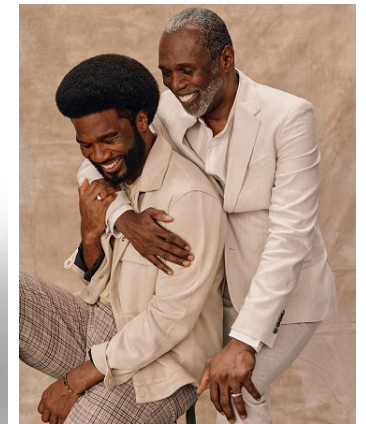

STEVE WALTERS

Height: 6'0" Waist: 33" Collar: 16.5" Suit: 40 Shoe: 12 US Hair: Salt and Pepper Eyes: Brown

Dexcom CGM offers comprehensive, affordable, and accessible coverage

NEW
Dexcom G7 15 Day:
CGM this easy is a win for everyone

Dexcom G7 15 Day offers our most accurate CGM ever for adults with diabetes. It's easy to use and makes managing patients easier for you.^{1,2}