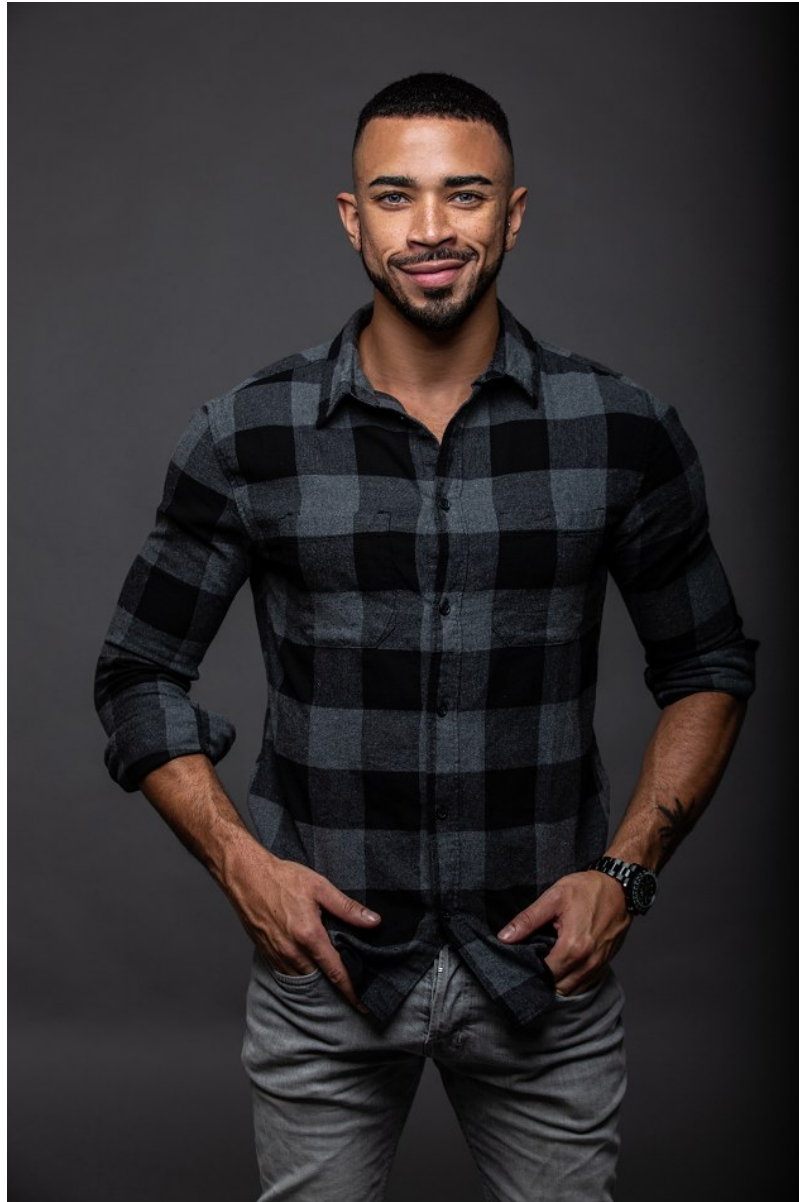

JORDAN FOOR

Height: 6'0" Waist: 31" Hip: 36.5" Collar: 16" Suit: 42 Shoe: 10.5 US Hair: Black Eyes: Brown

JORDAN FOOR

Height: 6'0" Waist: 31" Hip: 36.5" Collar: 16" Suit: 42 Shoe: 10.5 US Hair: Black Eyes: Brown

JORDAN FOAR

Height: 6'0" Waist: 31" Hip: 36.5" Collar: 16" Suit: 42 Shoe: 10.5 US Hair: Black Eyes: Brown

JORDAN FOOR

Height: 6'0" Waist: 31" Hip: 36.5" Collar: 16" Suit: 42 Shoe: 10.5 US Hair: Black Eyes: Brown