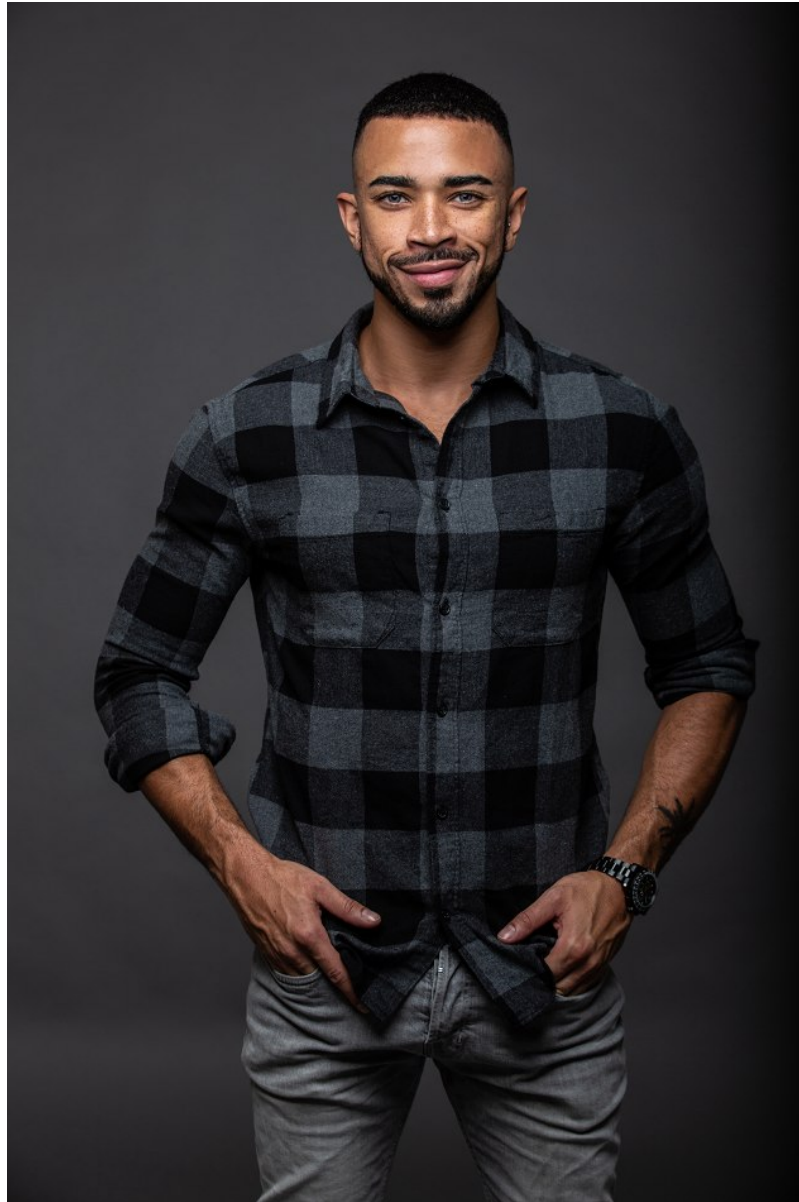

JORDAN FOOR

Height: 6'0" Waist: 31" Collar: 16" Suit: 42 Shoe: 11 US Hair: Black Eyes: Brown

JORDAN FOER

Height: 6'0" Waist: 31" Collar: 16" Suit: 42 Shoe: 11 US Hair: Black Eyes: Brown

Height: 6'0" Waist: 31" Collar: 16" Suit: 42 Shoe: 11 US Hair: Black Eyes: Brown

## JORDAN FOOR

Height: 6'0" Waist: 31" Collar: 16" Suit: 42 Shoe: 11 US Hair: Black Eyes: Brown

## JORDAN FOOR

Height: 6'0" Waist: 31" Collar: 16" Suit: 42 Shoe: 11 US Hair: Black Eyes: Brown

JORDAN FOOR

Height: 6'0" Waist: 31" Collar: 16" Suit: 42 Shoe: 11 US Hair: Black Eyes: Brown