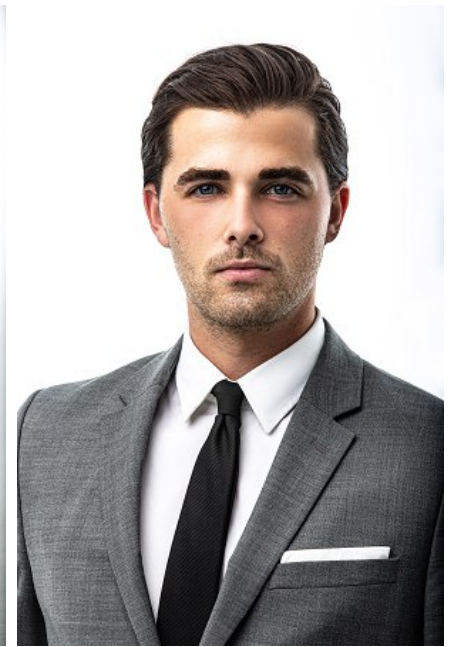

SEVERIANO SAIZ

Height: 6'2" Waist: 31" Collar: 15.5" Suit: 40 Shoe: 10 US Hair: Brown
Eyes: Blue

b B E L L A G E N C Y
MODEL & TALENT

Bella Agency New York City 270 Lafayette Street / Suite 802, New York, NY 10012
T: 212.965.9200 Email: info@bellany.com