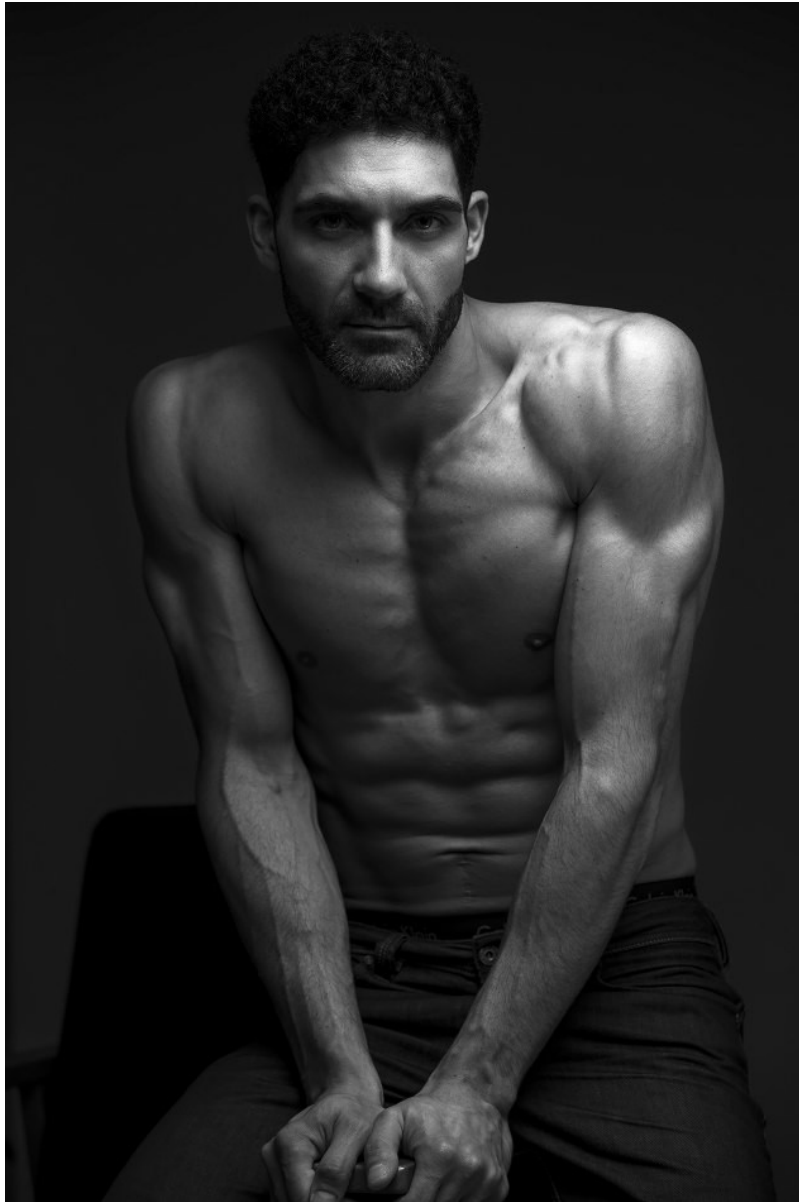

GEORGE SANDALAKIS

Height: 6'0" Waist: 32" Collar: 16" Suit: 40 Shoe: 12.5 US Hair: Black Eyes: Hazel

GEORGE SANDALAKIS

Height: 6'0" Waist: 32" Collar: 16" Suit: 40 Shoe: 12.5 US Hair: Black Eyes: Hazel

GEORGE SANDALAKIS

Height: 6'0" Waist: 32" Collar: 16" Suit: 40 Shoe: 12.5 US Hair: Black Eyes: Hazel

GEORGE SANDALAKIS

Height: 6'0" Waist: 32" Collar: 16" Suit: 40 Shoe: 12.5 US Hair: Black Eyes: Hazel

GEORGE SANDALAKIS

Height: 6'0" Waist: 32" Collar: 16" Suit: 40 Shoe: 12.5 US Hair: Black Eyes: Hazel