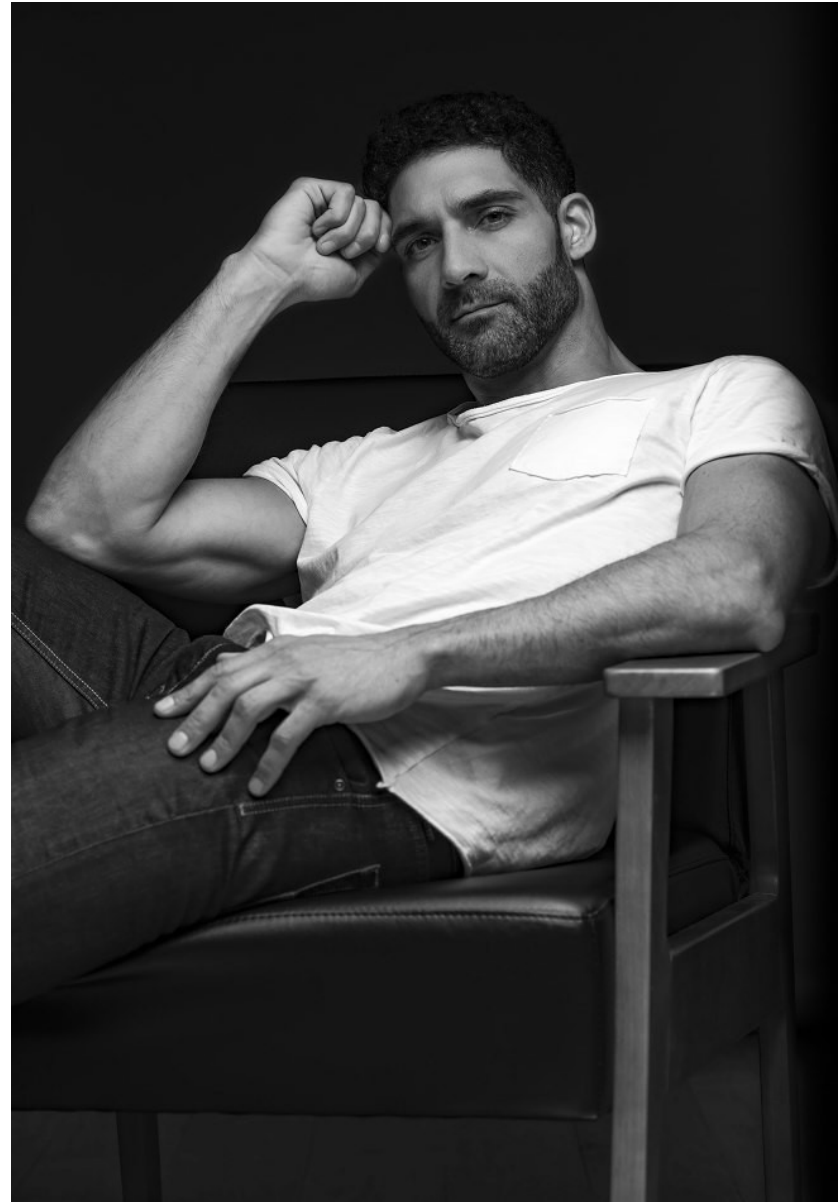

GEORGE SANDALAKIS

Height: 6'0" Waist: 32" Collar: 16" Suit: 40 Shoe: 12.5 US Hair: Black Eyes: Hazel

GEORGE SANDALAKIS

Height: 6'0" Waist: 32" Collar: 16" Suit: 40 Shoe: 12.5 US Hair: Black Eyes: Hazel

GEORGE SANDALAKIS

Height: 6'0" Waist: 32" Collar: 16" Suit: 40 Shoe: 12.5 US Hair: Black Eyes: Hazel

GEORGE SANDALAKIS

Height: 6'0" Waist: 32" Collar: 16" Suit: 40 Shoe: 12.5 US Hair: Black Eyes: Hazel

GEORGE SANDALAKIS

Height: 6'0" Waist: 32" Collar: 16" Suit: 40 Shoe: 12.5 US Hair: Black Eyes: Hazel