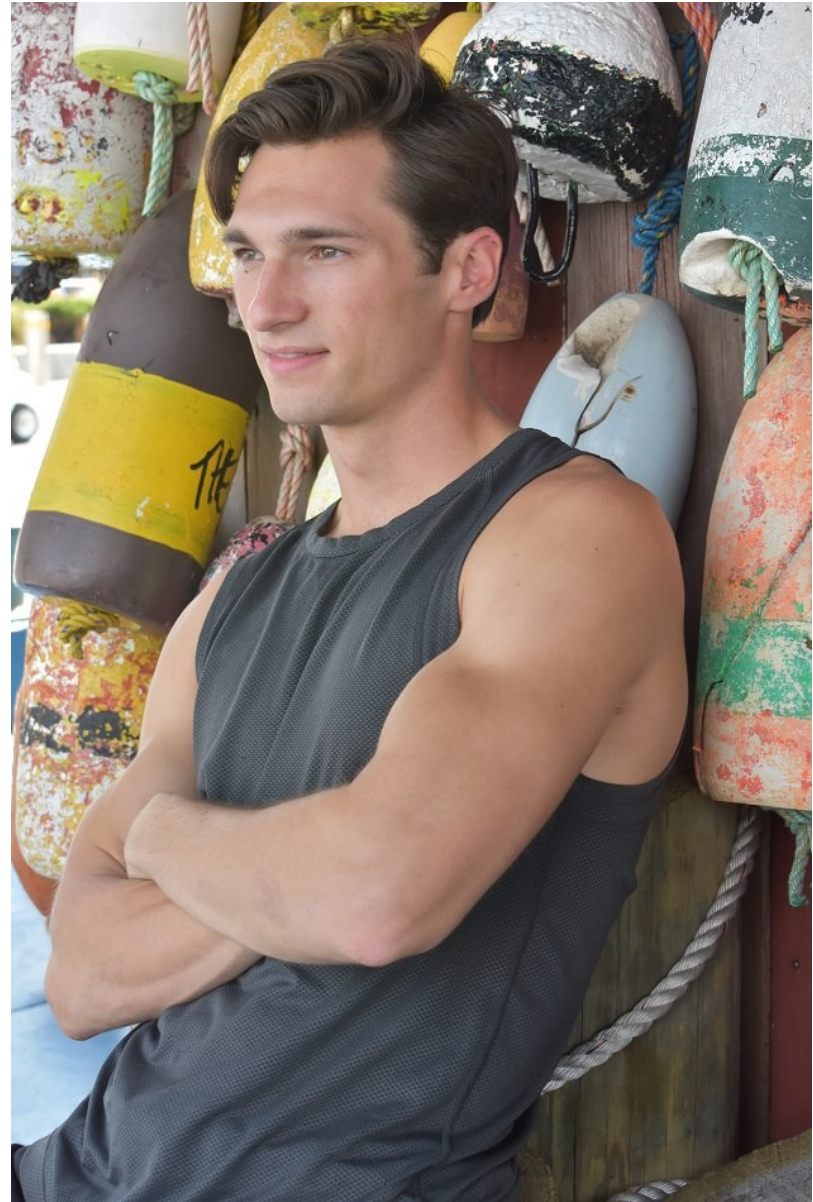

JESSIE HITNER

Height: 5'10" Waist: 30" Collar: 15.5" Suit: 36 Shoe: 9 US Hair: Brown Eyes: Hazel

JESSIE HITNER

Height: 5'10" Waist: 30" Collar: 15.5" Suit: 36 Shoe: 9 US Hair: Brown Eyes: Hazel

JESSIE HITNER

Height: 5'10" Waist: 30" Collar: 15.5" Suit: 36 Shoe: 9 US Hair: Brown Eyes: Hazel

JESSIE HITNER

Height: 5'10" Waist: 30" Collar: 15.5" Suit: 36 Shoe: 9 US Hair: Brown Eyes: Hazel