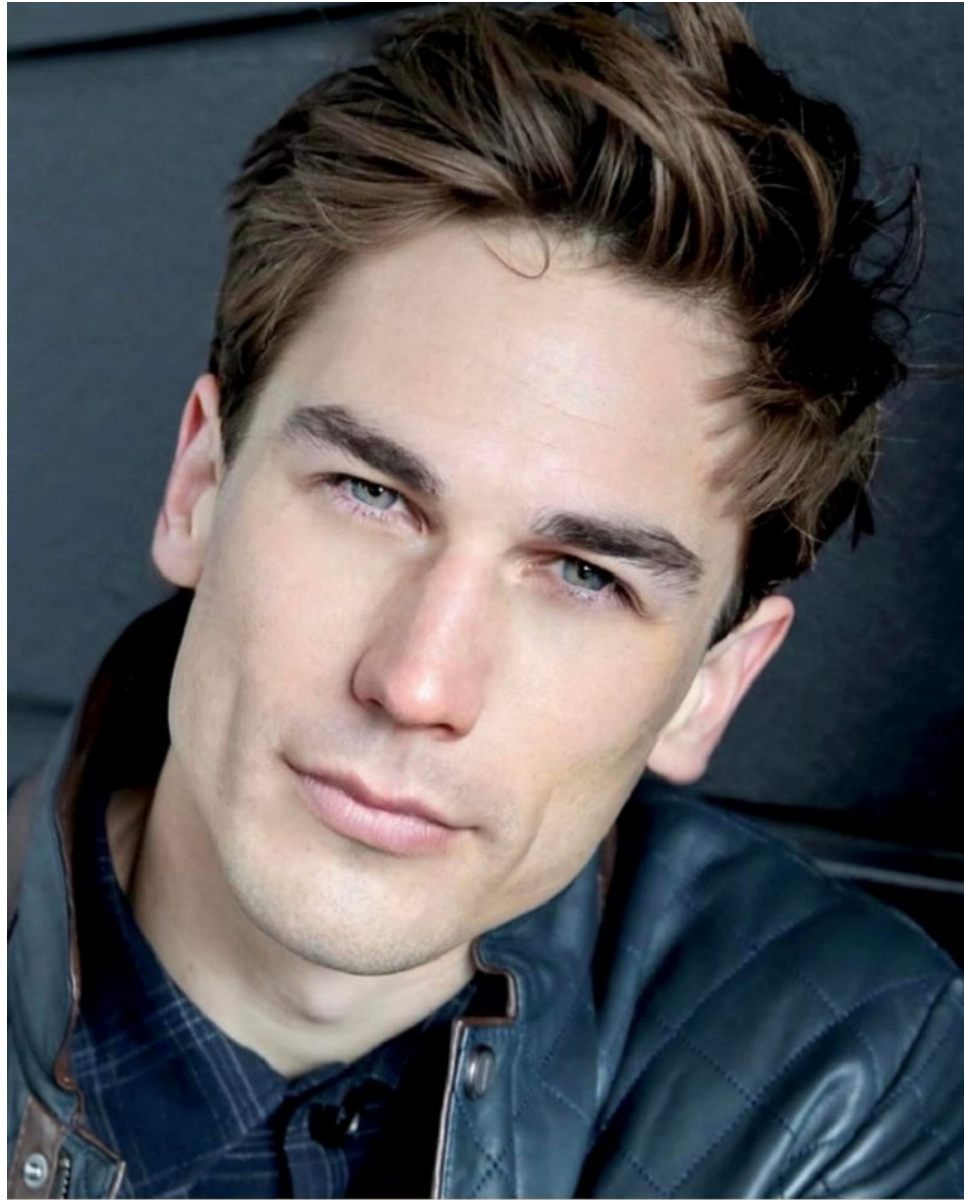

PASCAL PASTRANA

Height: 6'2"   Waist: 31"   Suit: 42   Shoe: 12.5 US   Hair: Brown   Eyes: Hazel