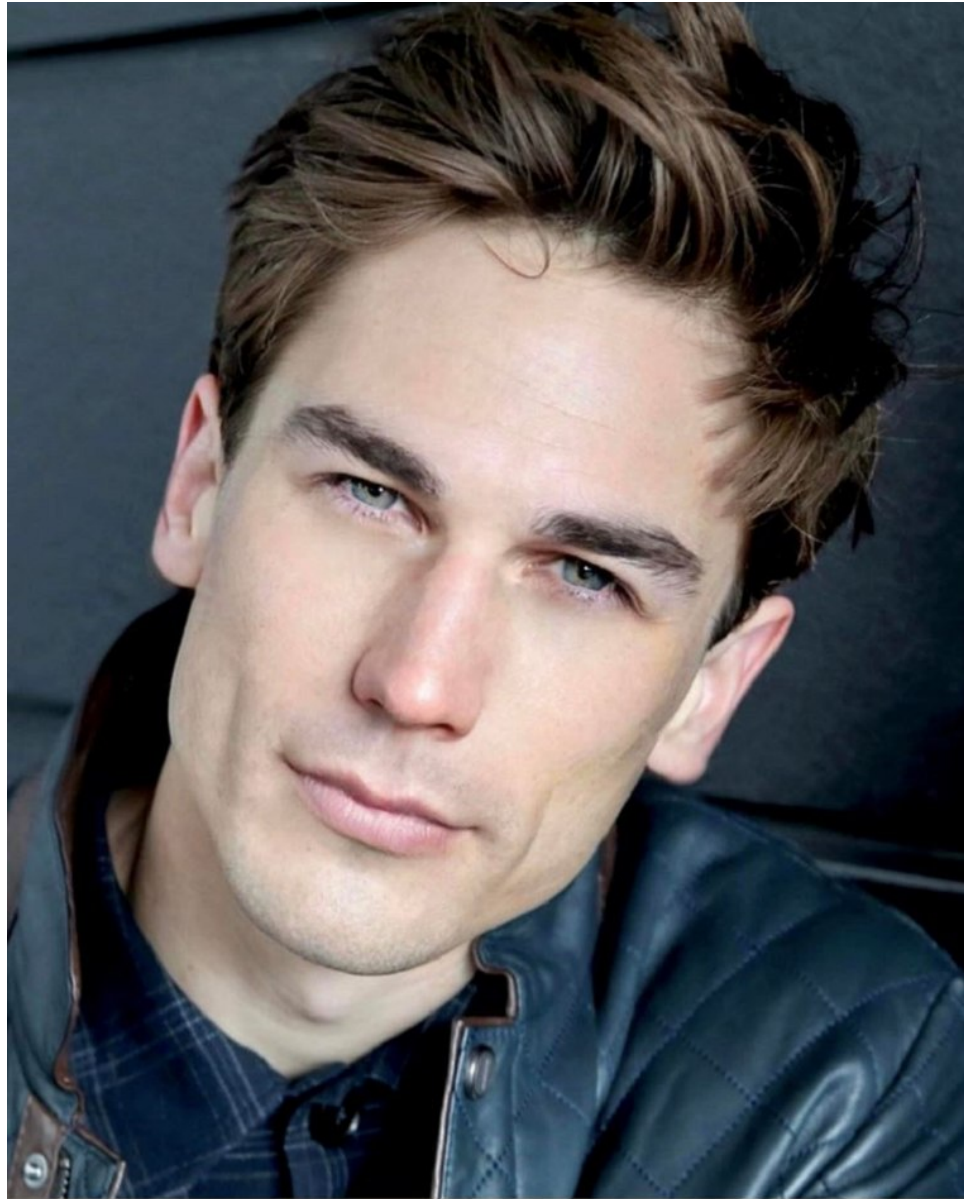

PASCAL PASTRANA

Height: 6'2"   Waist: 31"   Suit: 42   Shoe: 12.5 US   Hair: Brown   Eyes: Hazel