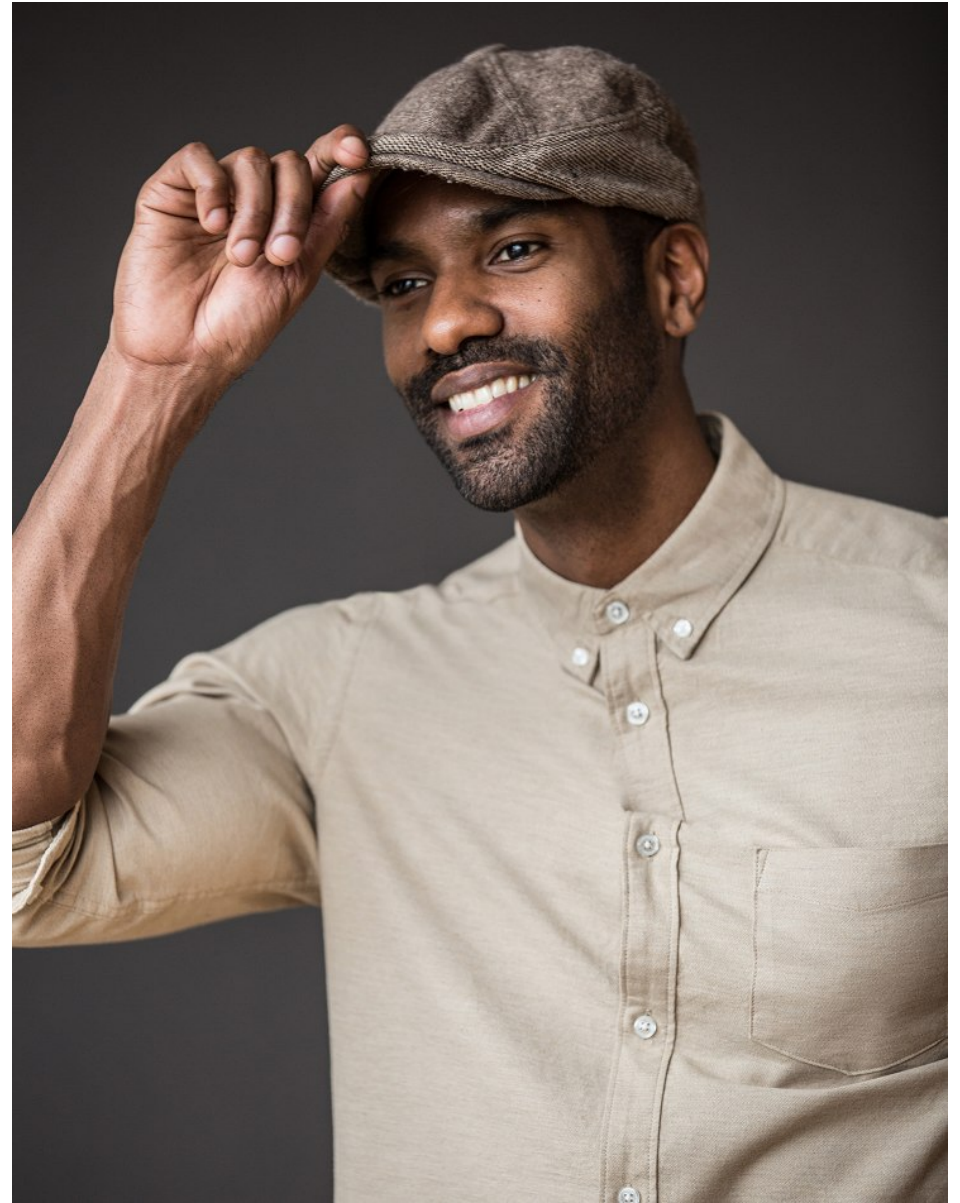

DAMION KING

Height: 6'2" Waist: 32" Collar: 15.5" Suit: 40 Shoe: 11 US Hair: Black Eyes: Brown

DAMION KING

Height: 6'2" Waist: 32" Collar: 15.5" Suit: 40 Shoe: 11 US Hair: Black Eyes: Brown

DAMION KING

Height: 6'2" Waist: 32" Collar: 15.5" Suit: 40 Shoe: 11 US Hair: Black Eyes: Brown