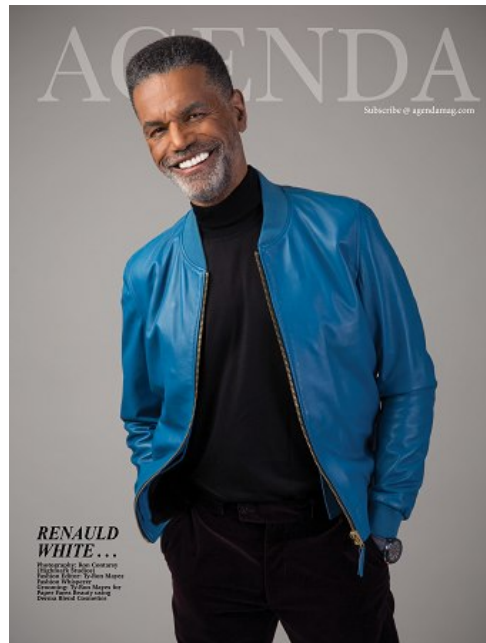

RENAULD WHITE

Height: 6'2" Waist: 32" Collar: 15.5" Suit: 40 Shoe: 11.5 US Hair: Black
Eyes: Brown

b B E L L A G E N C Y
MODEL & TALENT

Bella Agency New York City 270 Lafayette Street / Suite 802, New York, NY 10012
T: 212.965.9200 Email: info@bellany.com