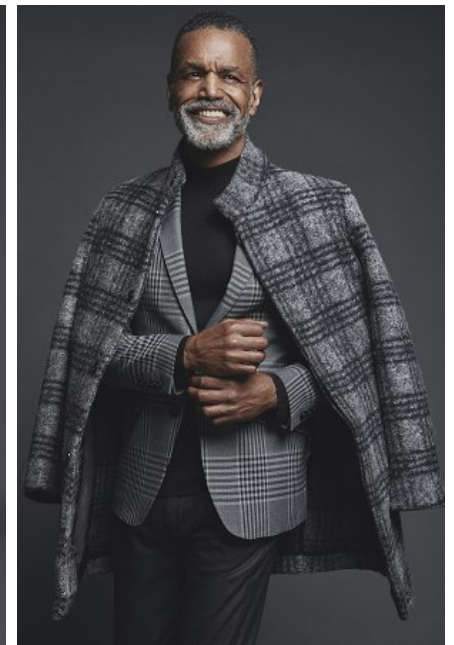

RENAULD WHITE

Height: 6'2" Waist: 32" Collar: 15.5" Suit: 40 Shoe: 11.5 US Hair: Black
Eyes: Brown

b B E L L A G E N C Y
MODEL & TALENT

Bella Agency New York City 270 Lafayette Street / Suite 802, New York, NY 10012
T: 212.965.9200 Email: info@bellany.com