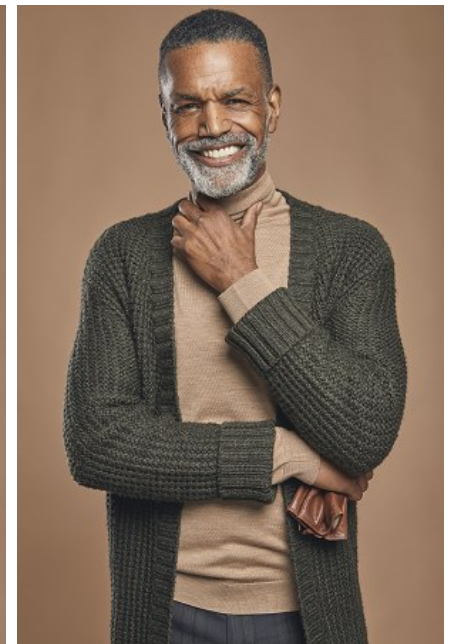

RENAULD WHITE

Height: 6'2" Waist: 32" Collar: 15.5" Suit: 40 Shoe: 11.5 US Hair: Black
Eyes: Brown

b B E L L A G E N C Y
MODEL & TALENT

Bella Agency New York City 270 Lafayette Street / Suite 802, New York, NY 10012
T: 212.965.9200 Email: info@bellany.com