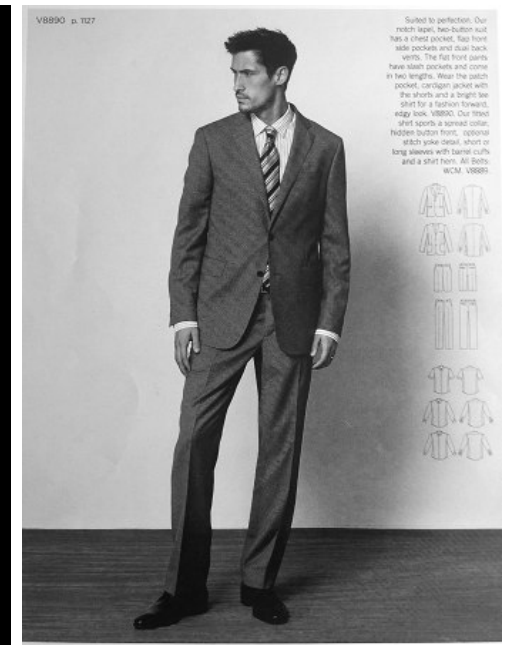

## WAYNE STEPHENS

Height: 6'1" Waist: 32" Collar: 15" Suit: 40 Shoe: 12 US Hair: Brown  
Eyes: Brown

**b** B E L L A G E N C Y  
MODEL & TALENT

Bella Agency New York City 270 Lafayette Street / Suite 802, New York, NY 10012  
T: 212.965.9200 Email: info@bellagency.com