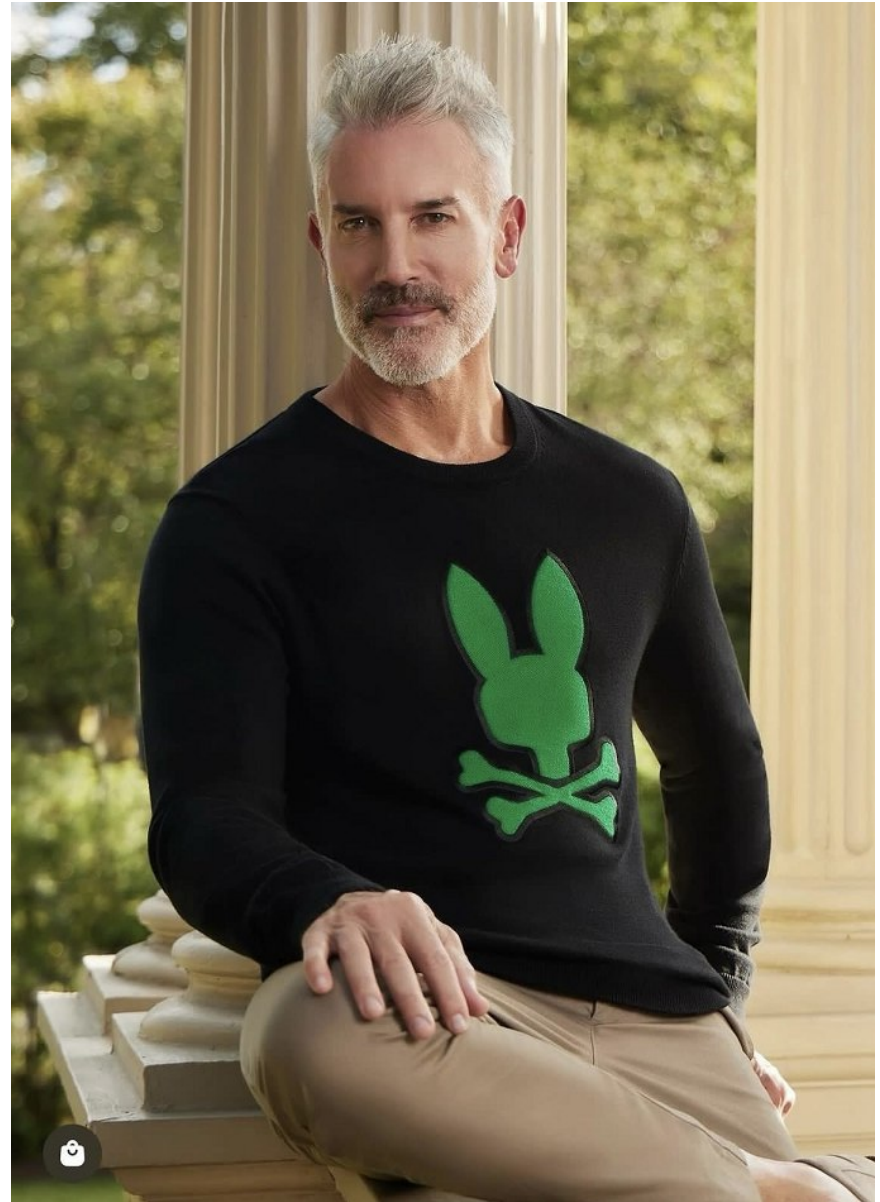

Height: 6'1" Waist: 32" Collar: 15.5" Suit: 40 Shoe: 11 US Hair: Salt and Pepper Eyes: Hazel