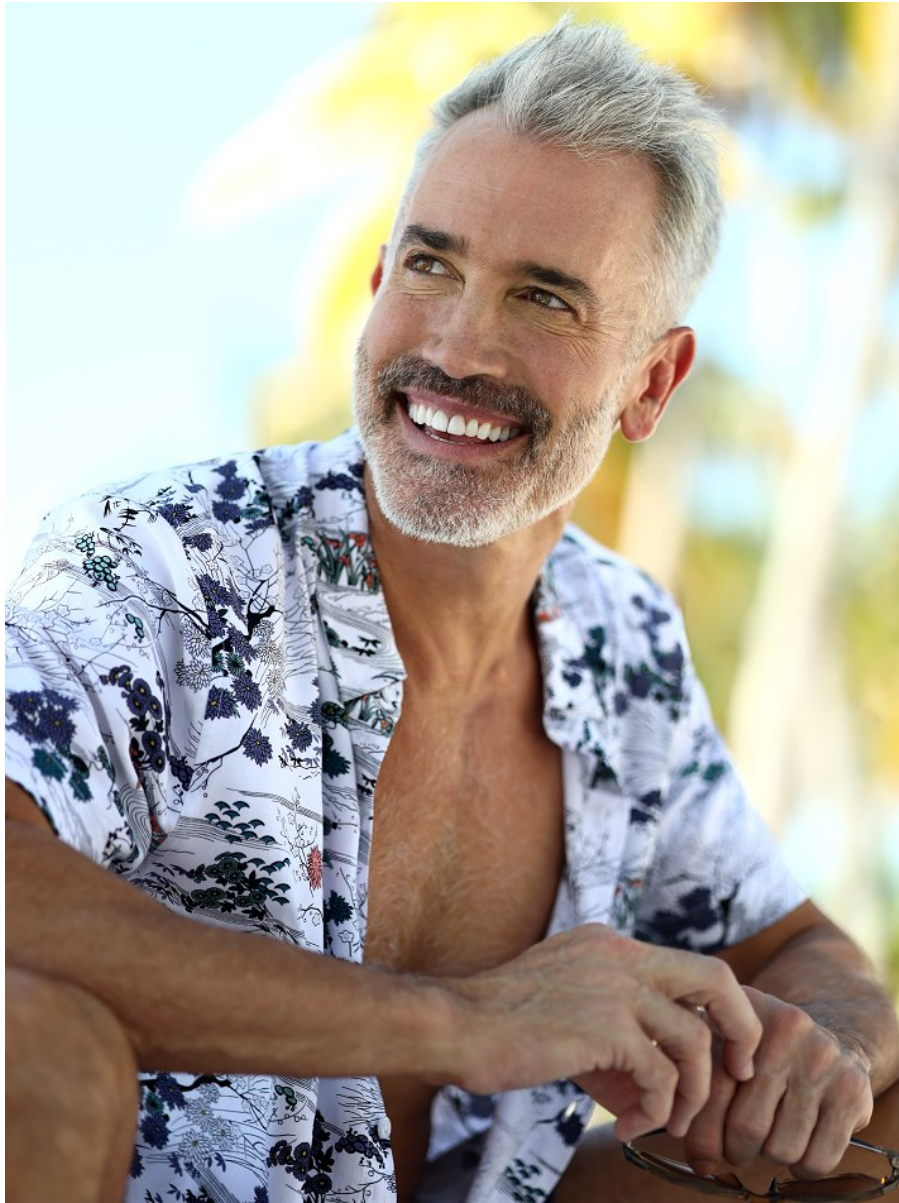

Height: 6'1" Waist: 32" Collar: 15.5" Suit: 40 Shoe: 11 US Hair: Salt and Pepper Eyes: Hazel