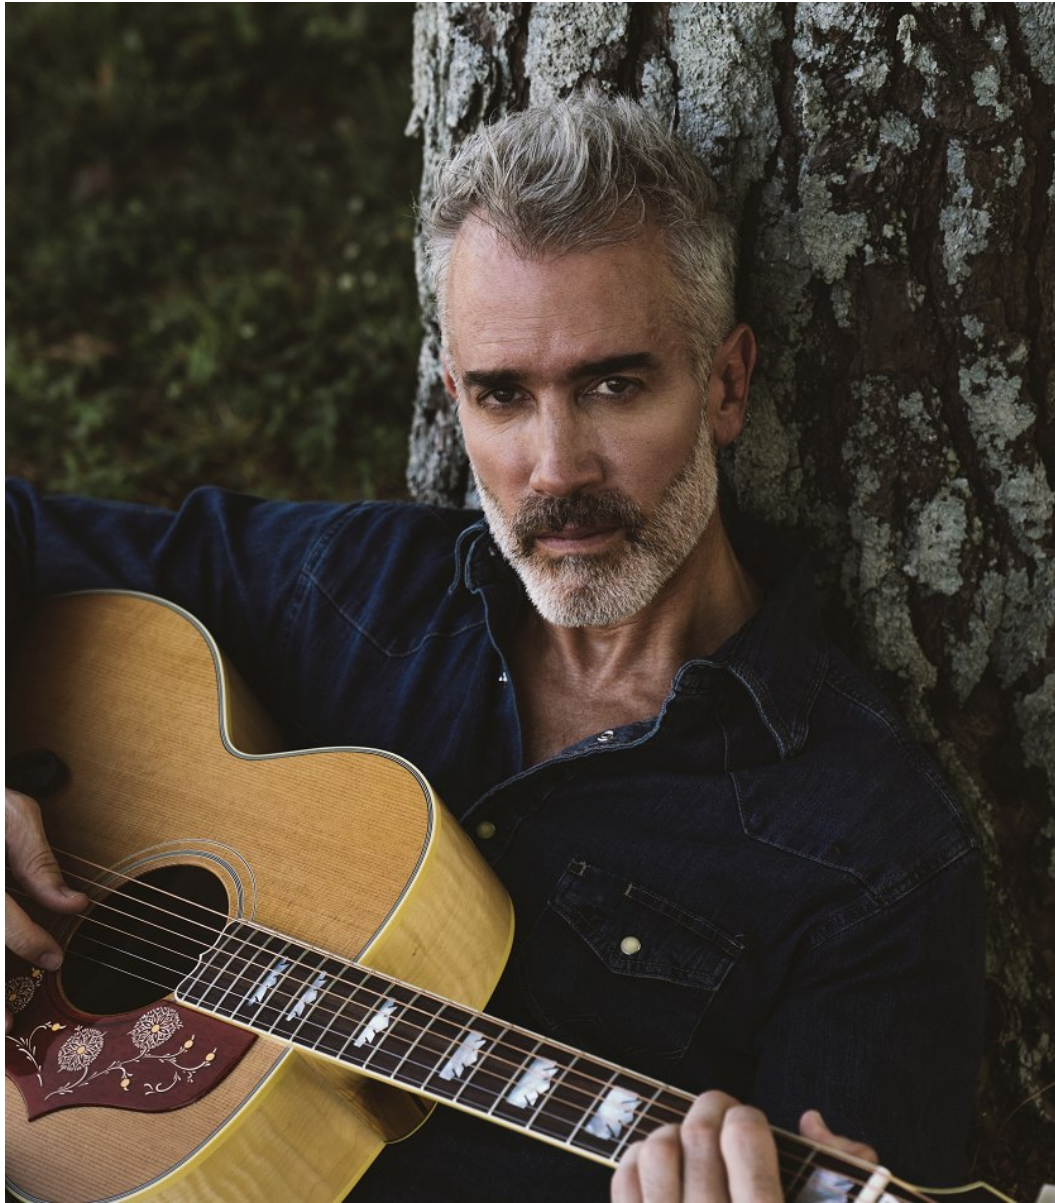

RUBEN ESTEVEZ

Height: 6'1" Waist: 32" Collar: 15.5" Suit: 40 Shoe: 11 US Hair: Salt and Pepper Eyes: Hazel

RUBEN ESTEVEZ

Height: 6'1" Waist: 32" Collar: 15.5" Suit: 40 Shoe: 11 US Hair: Salt and Pepper Eyes: Hazel