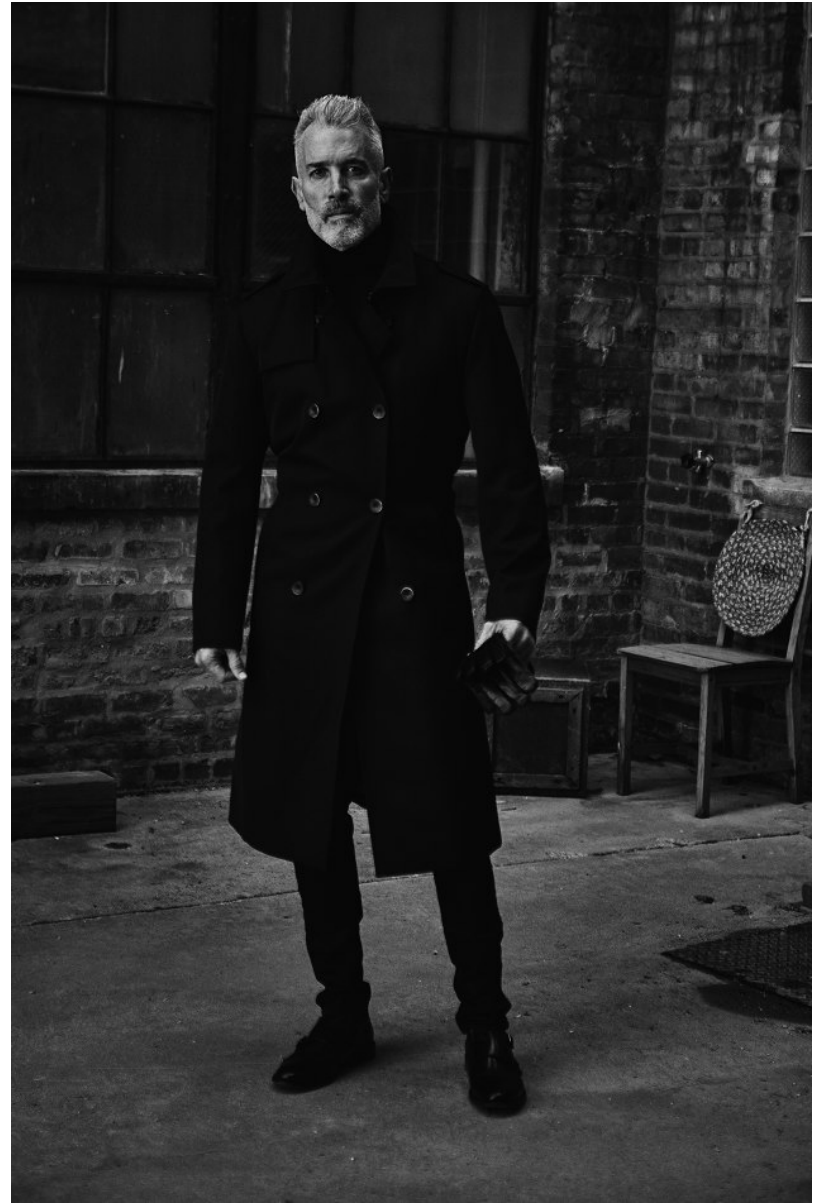

RUBEN ESTEVEZ

Height: 6'1" Waist: 32" Collar: 15.5" Suit: 40 Shoe: 11 US Hair: Salt and Pepper Eyes: Hazel