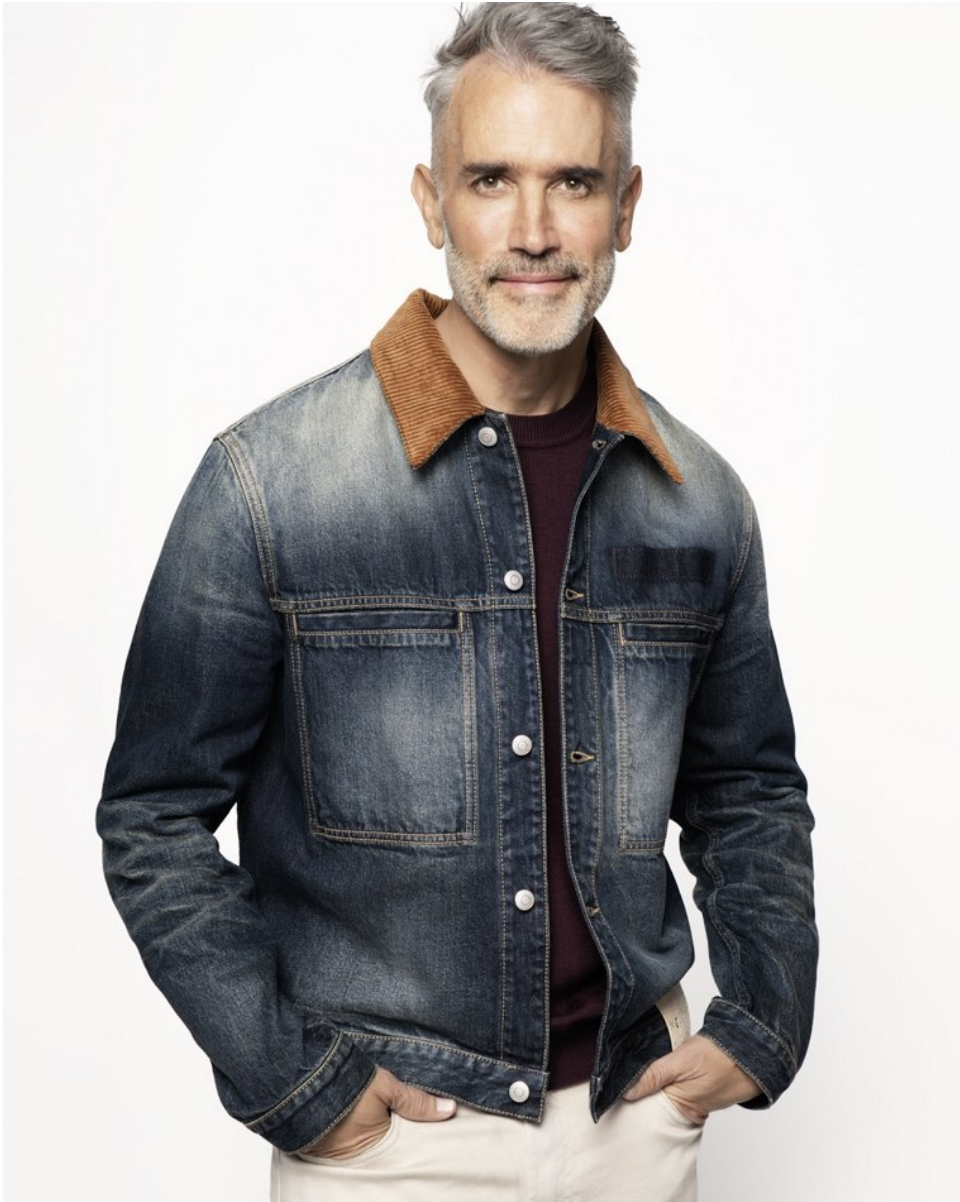

RUBEN ESTEVEZ

Height: 6'1" Waist: 32" Collar: 15.5" Suit: 40 Shoe: 11 US Hair: Salt and Pepper Eyes: Hazel

RUBEN ESTEVEZ

Height: 6'1" Waist: 32" Collar: 15.5" Suit: 40 Shoe: 11 US Hair: Salt and Pepper Eyes: Hazel