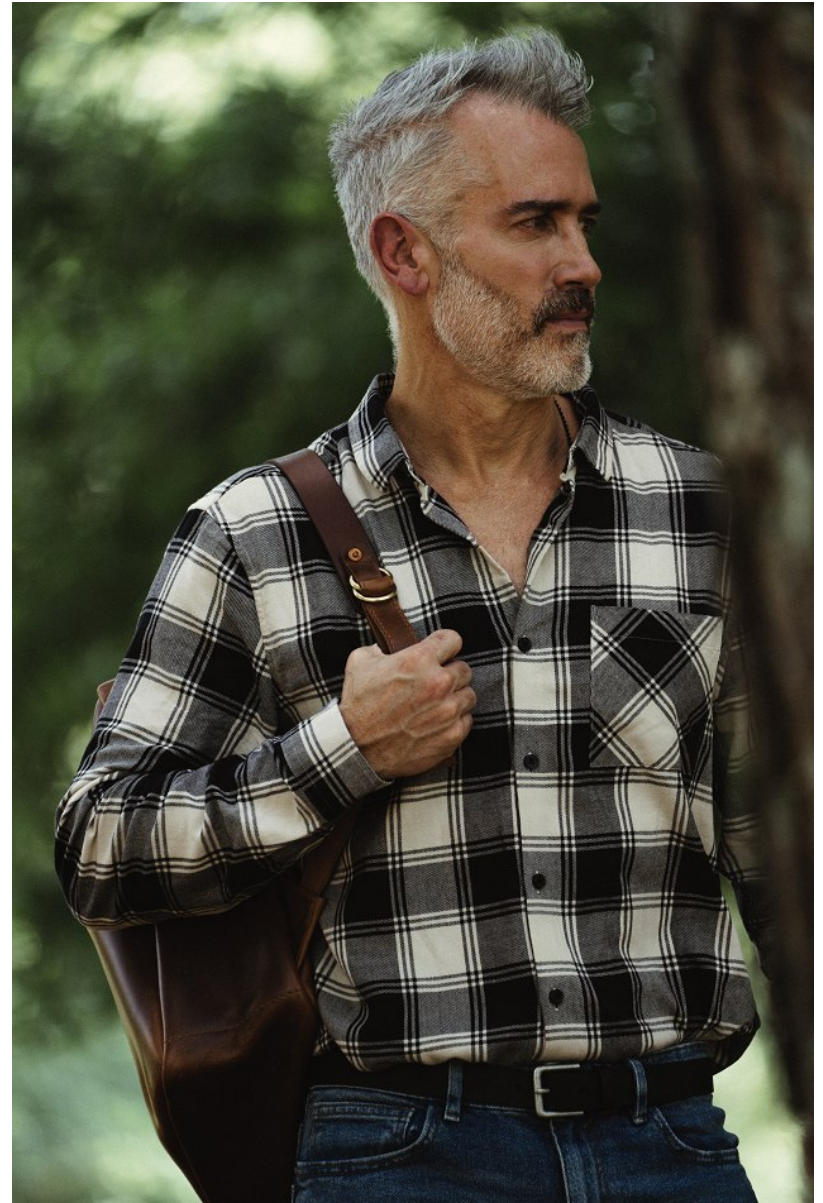

RUBEN ESTEVEZ

Height: 6'1" Waist: 32" Collar: 15.5" Suit: 40 Shoe: 11 US Hair: Salt and Pepper Eyes: Hazel