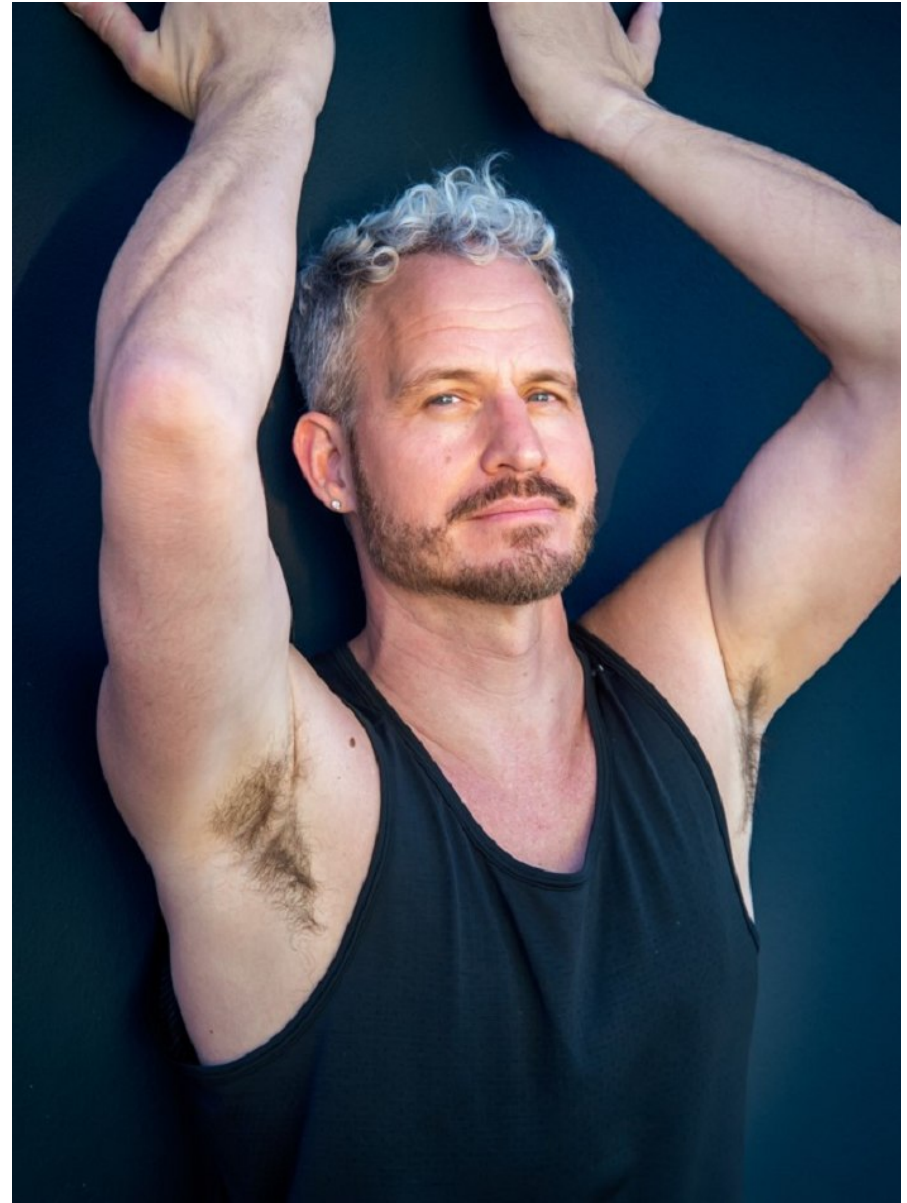

BRYAN CARNEY

Height: 6'1" Waist: 35" Collar: 16" Suit: 40 Shoe: 13 US Hair: Grey Eyes: Blue

BRYAN CARNEY

Height: 6'1" Waist: 35" Collar: 16" Suit: 40 Shoe: 13 US Hair: Grey Eyes: Blue

BRYAN CARNEY

Height: 6'1" Waist: 35" Collar: 16" Suit: 40 Shoe: 13 US Hair: Grey Eyes: Blue

BRYAN CARNEY

Height: 6'1" Waist: 35" Collar: 16" Suit: 40 Shoe: 13 US Hair: Grey Eyes: Blue

BRYAN CARNEY

Height: 6'1" Waist: 35" Collar: 16" Suit: 40 Shoe: 13 US Hair: Grey Eyes: Blue