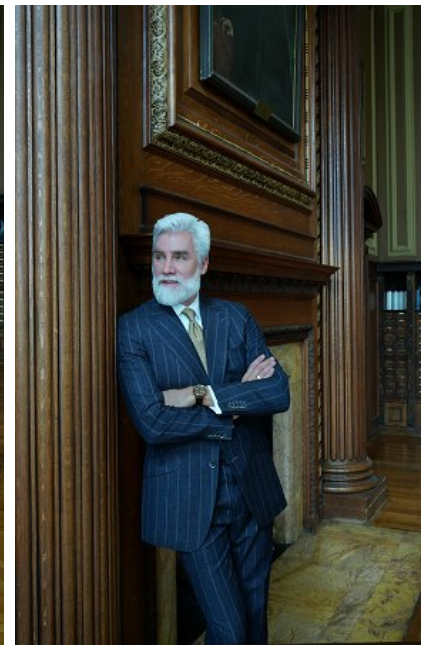

## GREG BERZINSKY

Height: 6'2.5" Waist: 34" Collar: 17" Suit: 44 Shoe: 12 US Hair: Silver  
Eyes: Blue/Green

**b** B E L L A G E N C Y  
MODEL & TALENT

Bella Agency New York City 270 Lafayette Street / Suite 802, New York, NY 10012  
T: 212.965.9200 Email: [info@bellany.com](mailto:info@bellany.com)