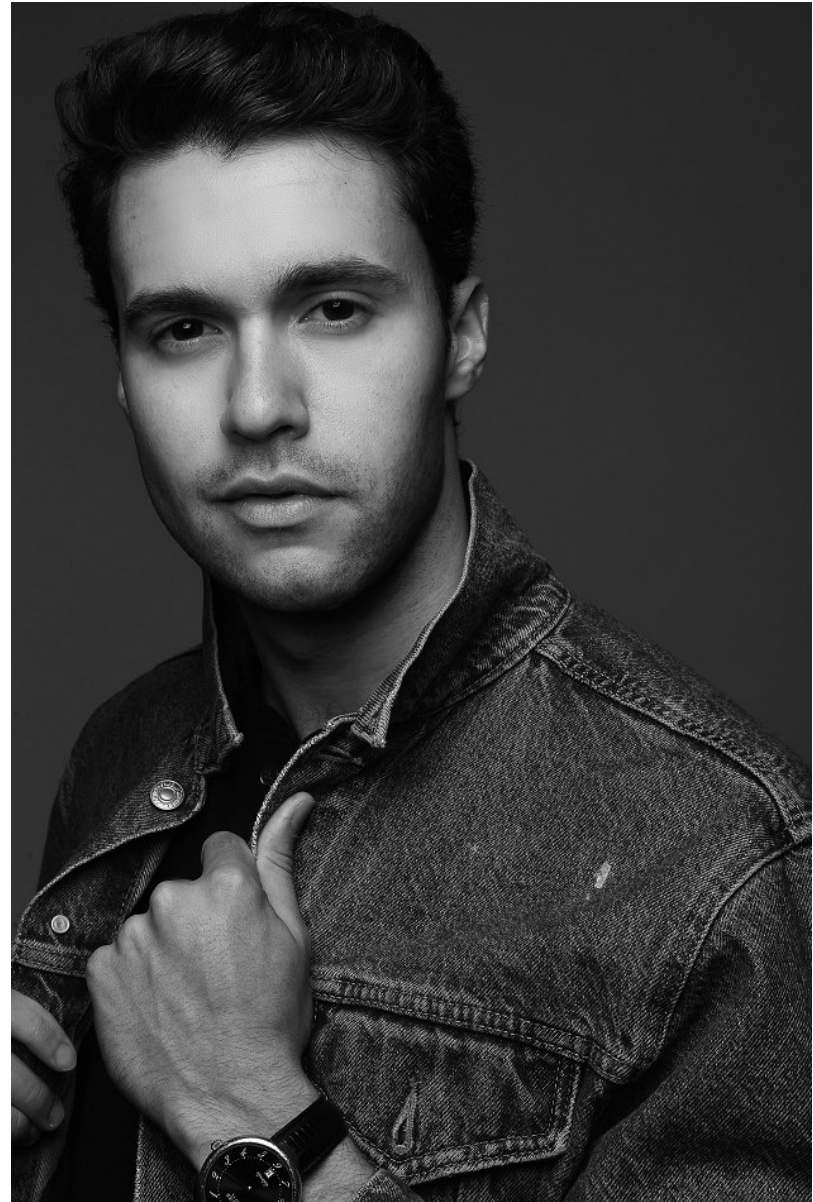

JESSE KATZ

Height: 6'0" Waist: 30" Hip: 41.5" Collar: 15.5" Suit: 40 Shoe: 10.5 US Hair: Brown Eyes: Brown

JESSE KATZ

Height: 6'0" Waist: 30" Hip: 41.5" Collar: 15.5" Suit: 40 Shoe: 10.5 US Hair: Brown Eyes: Brown