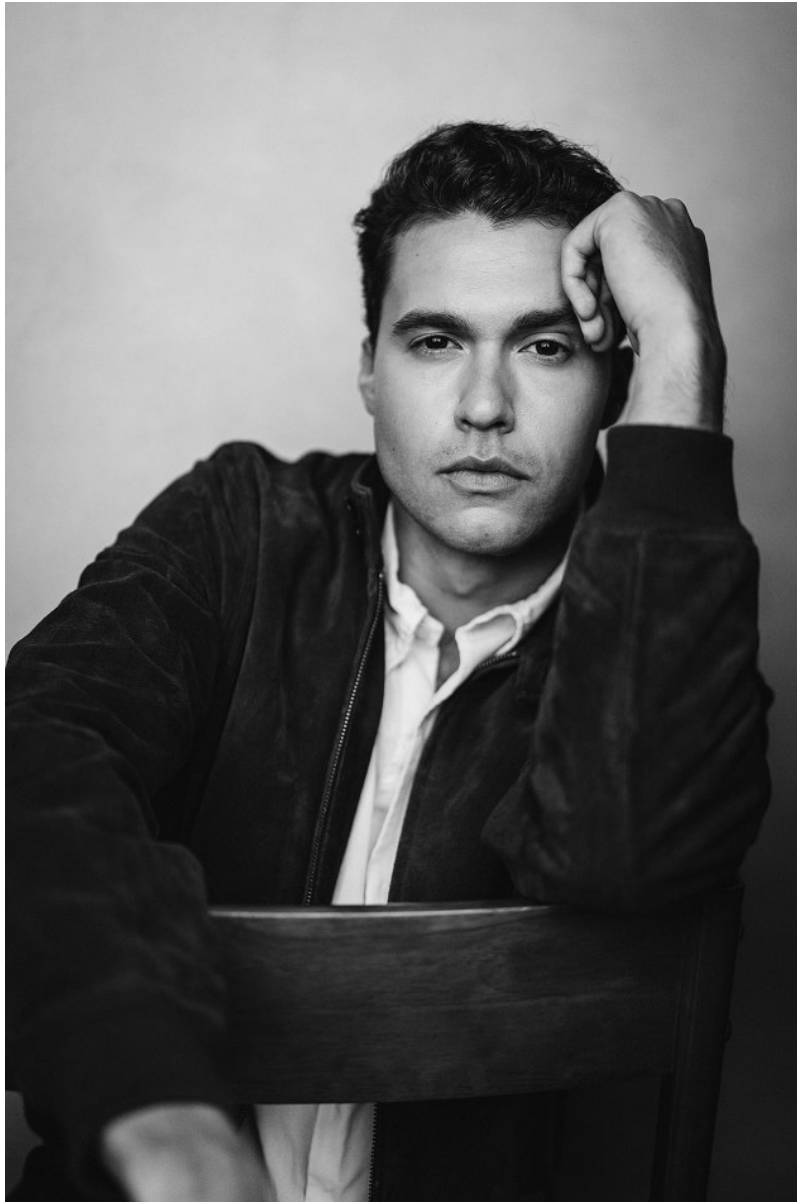

JESSE KATZ

Height: 6'0" Waist: 30" Hip: 41.5" Collar: 15.5" Suit: 40 Shoe: 10.5 US Hair: Brown Eyes: Brown

JESSE KATZ

Height: 6'0" Waist: 30" Hip: 41.5" Collar: 15.5" Suit: 40 Shoe: 10.5 US Hair: Brown Eyes: Brown