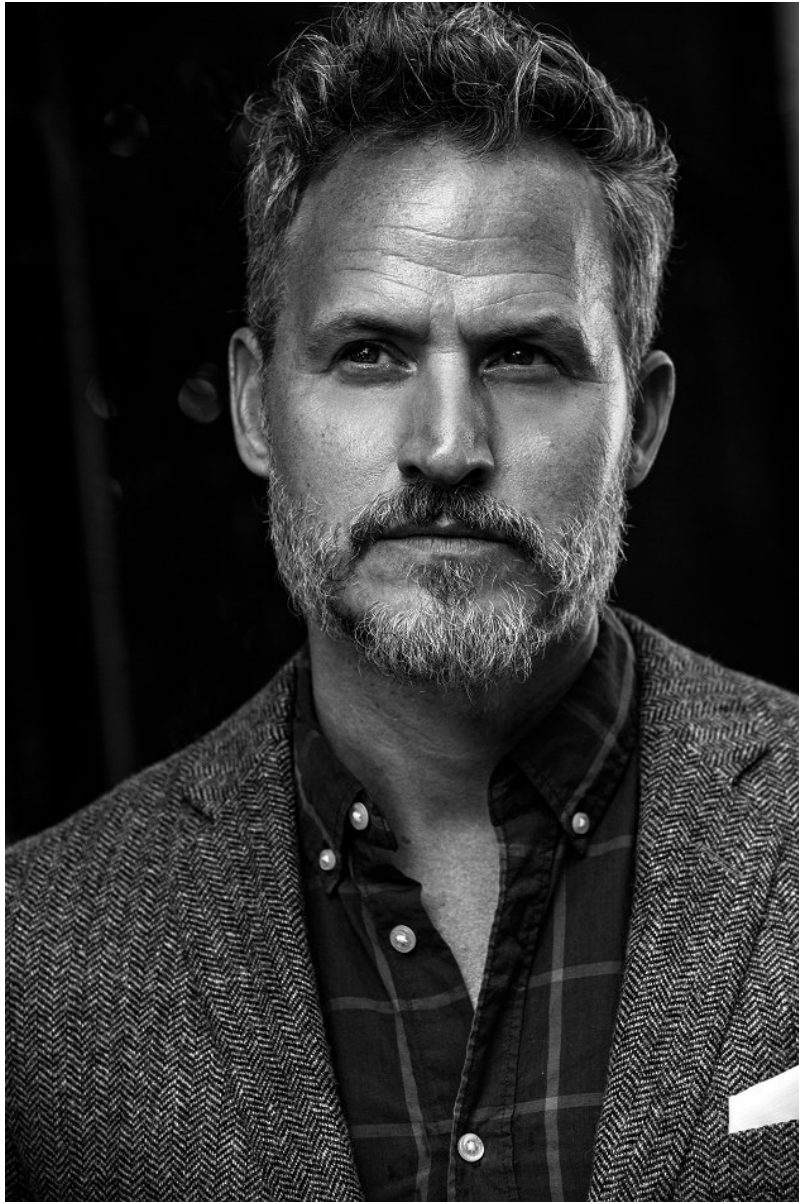

BRADLEY CARNEY

Height: 6'0" Waist: 34" Collar: 16" Suit: 40 Shoe: 12 US Hair: Grey Eyes: Blue

BRADLEY CARNEY

Height: 6'0" Waist: 34" Collar: 16" Suit: 40 Shoe: 12 US Hair: Grey Eyes: Blue

BRADLEY CARNEY

Height: 6'0" Waist: 34" Collar: 16" Suit: 40 Shoe: 12 US Hair: Grey Eyes: Blue

BRADLEY CARNEY

Height: 6'0" Waist: 34" Collar: 16" Suit: 40 Shoe: 12 US Hair: Grey Eyes: Blue

wellbel

BRADLEY CARNEY

Height: 6'0" Waist: 34" Collar: 16" Suit: 40 Shoe: 12 US Hair: Grey Eyes: Blue

BRADLEY CARNEY