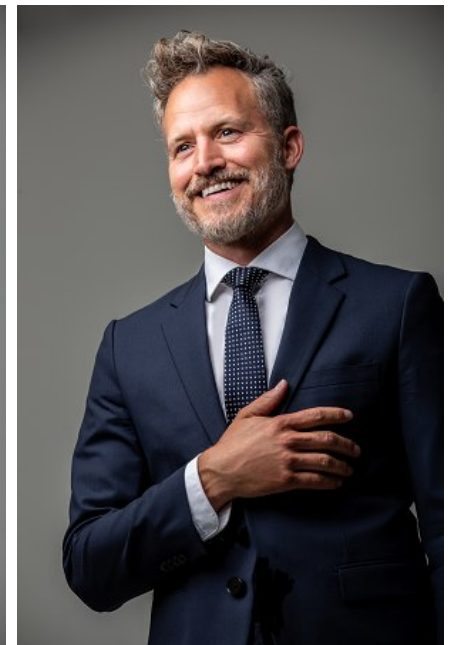

## BRADLEY CARNEY

Height: 6'0" Waist: 34" Collar: 16" Suit: 40 Shoe: 12 US Hair: Grey Eyes: Blue

 B E L L A G E N C Y  
MODEL & TALENT

Bella Agency New York City 270 Lafayette Street / Suite 802, New York, NY 10012  
T: 212.965.9200 Email: [info@bellany.com](mailto:info@bellany.com)