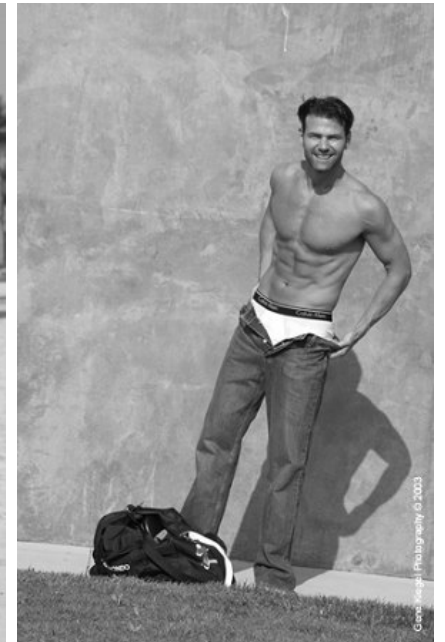

## BILLY FARR

Height: 6'3" Waist: 33" Collar: 16.5" Suit: 40 Shoe: 11.5 US Hair: Brown  
Eyes: Blue

**b** B E L L A G E N C Y  
MODEL & TALENT

Bella Agency New York City 270 Lafayette Street / Suite 802, New York, NY 10012  
T: 212.965.9200 Email: [info@bellany.com](mailto:info@bellany.com)