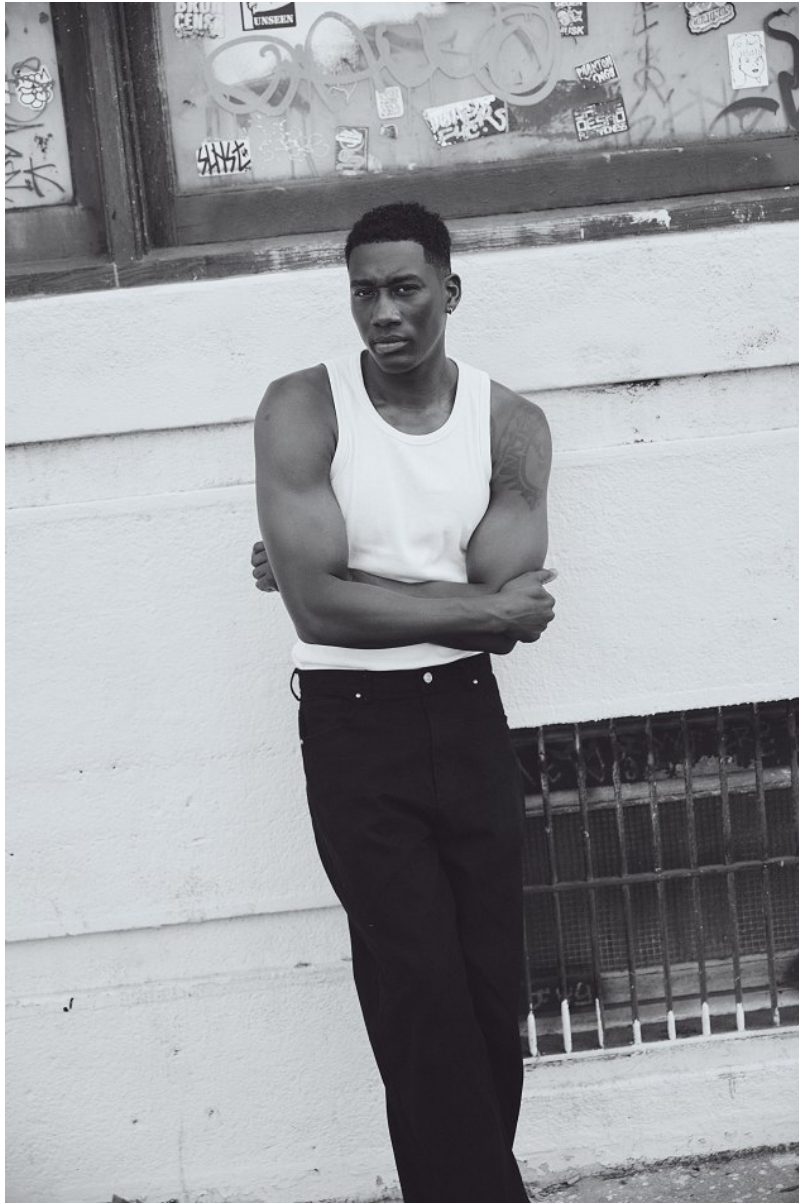

JAMAD MAYS

JAMAD MAYS

Height: 6'2" Chest: 42" Waist: 32" Collar: 15" Suit: 42 Shoe: 11 US Hair: Black Eyes: Brown