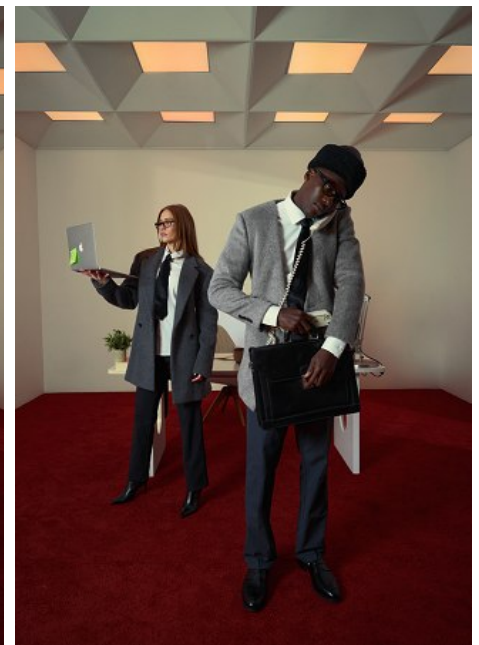

JAMAD MAYS

Height: 6'2" Chest: 42" Waist: 32" Collar: 15" Suit: 42 Shoe: 11 US Hair: Black
Eyes: Brown

b B E L L A G E N C Y
MODEL & TALENT

Bella Agency New York City 270 Lafayette Street / Suite 802, New York, NY 10012
T: 212.965.9200 Email: info@bellany.com