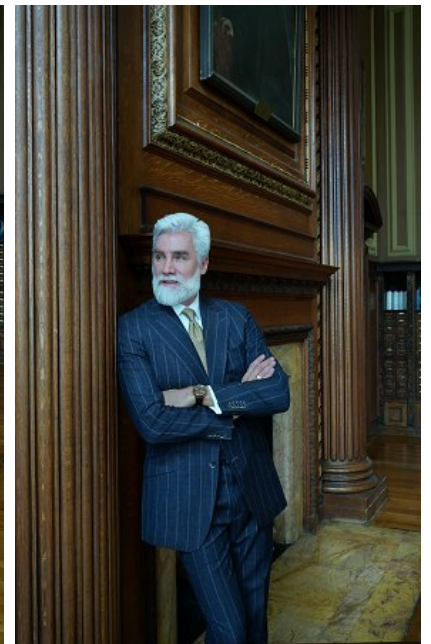

GREG BERZINSKY

Height: 6'2.5" Waist: 34" Collar: 17" Suit: 44 Shoe: 12 US Hair: Silver
Eyes: Blue/Green

b B E L L A G E N C Y
MODEL & TALENT

Bella Agency New York City 270 Lafayette Street / Suite 802, New York, NY 10012
T: 212.965.9200 Email: info@bellany.com