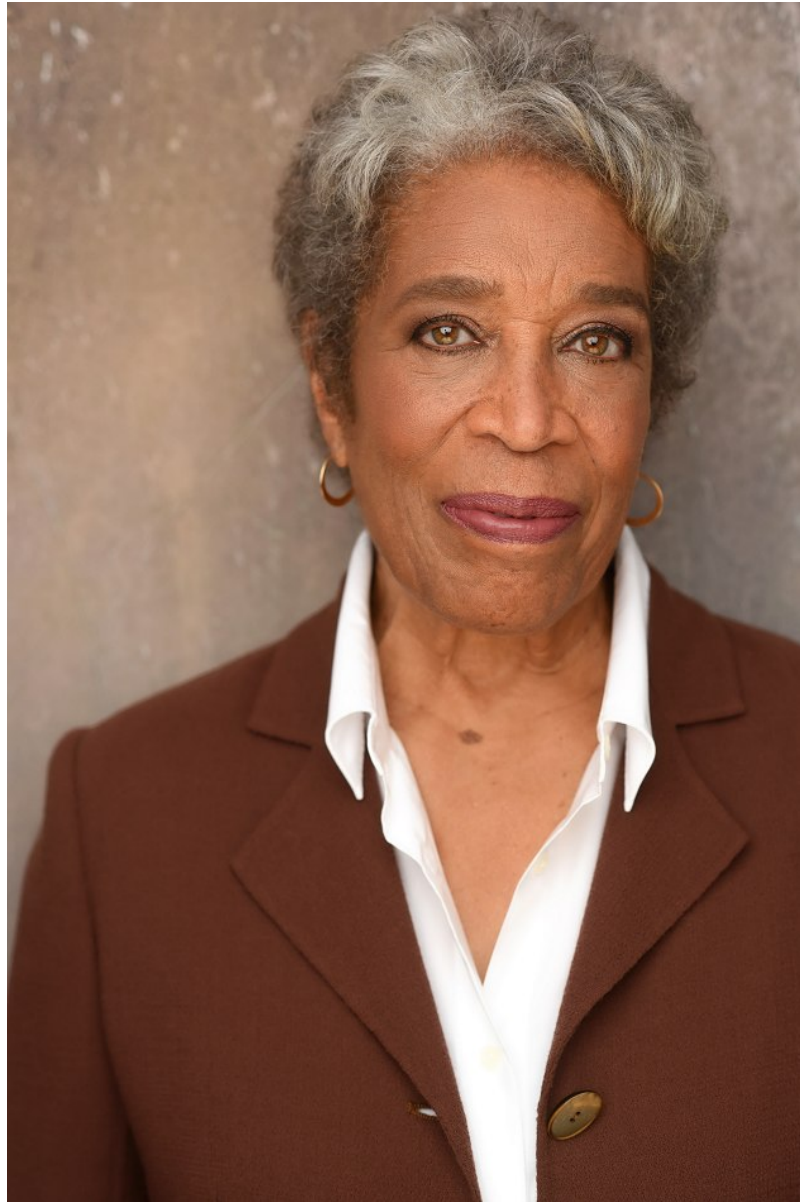

DIANA CECIL

Height: 5'6.5" Bust: 34" B Waist: 33" Hip: 39" Dress: 8-10 US Shoe: 11 US Hair: Grey Eyes: Hazel

DIANA CECIL

Height: 5'6.5" Bust: 34" B Waist: 33" Hip: 39" Dress: 8-10 US Shoe: 11 US Hair: Grey Eyes: Hazel

DIANA CECIL

Height: 5'6.5" Bust: 34" B Waist: 33" Hip: 39" Dress: 8-10 US Shoe: 11 US Hair: Grey Eyes: Hazel