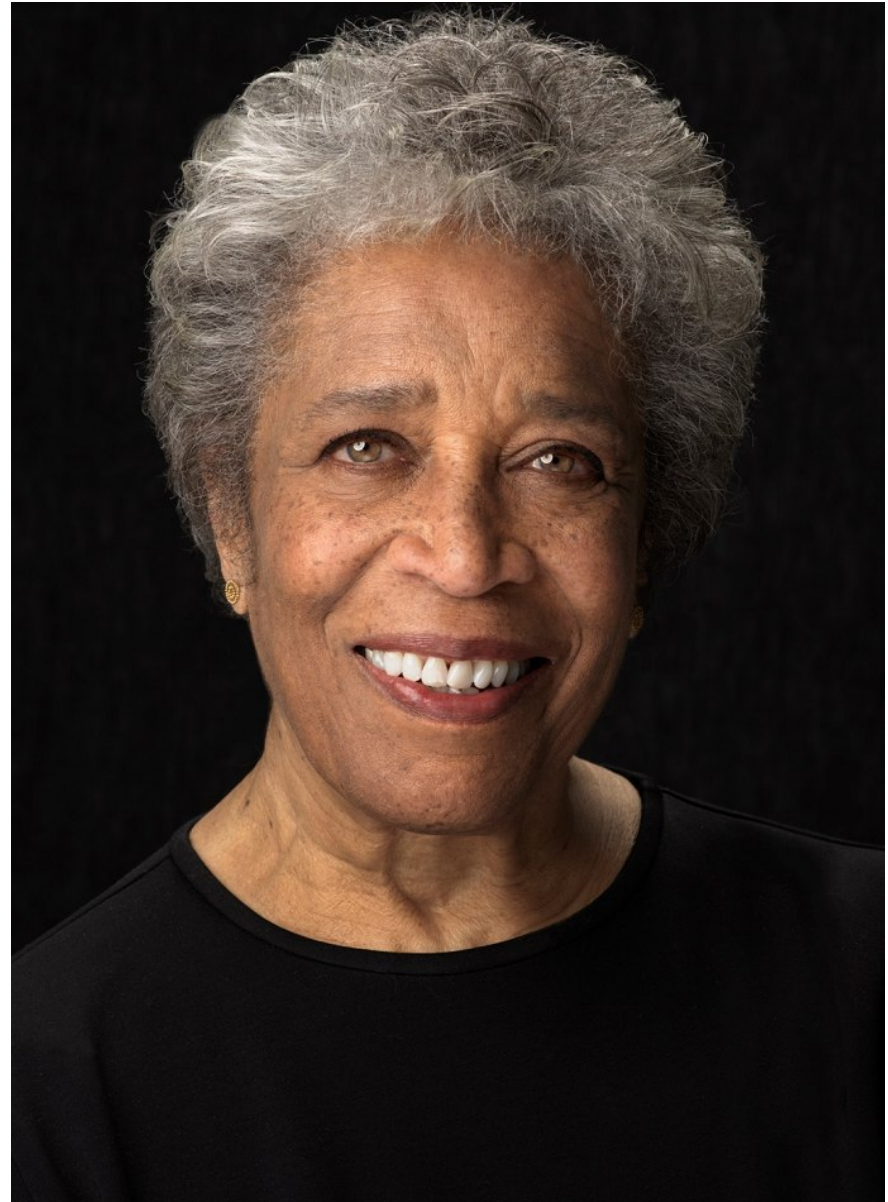

DIANA CECIL

Height: 5'6.5" Bust: 34" B Waist: 33" Hip: 39" Dress: 8-10 US Shoe: 11 US Hair: Grey Eyes: Hazel

DIANA CECIL

Height: 5'6.5" Bust: 34" B Waist: 33" Hip: 39" Dress: 8-10 US Shoe: 11 US Hair: Grey Eyes: Hazel

DIANA CECIL

Height: 5'6.5" Bust: 34" B Waist: 33" Hip: 39" Dress: 8-10 US Shoe: 11 US Hair: Grey Eyes: Hazel