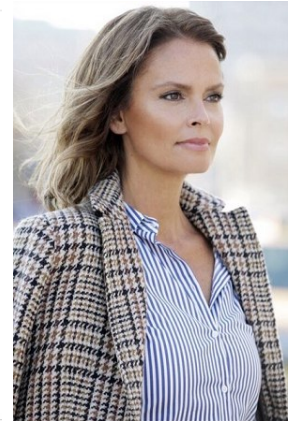

KARINA GOMEZ

Height: 5'9" Bust: 34" B Waist: 26" Hip: 35" Dress: 6 US Shoe: 9 US Shoe: 9 Hair: Brown Eyes: Brown

© 2014 Victoria's Secret Fashion Group. All rights reserved. Victoria's Secret Fashion Show 2014. Photo: [unreadable]