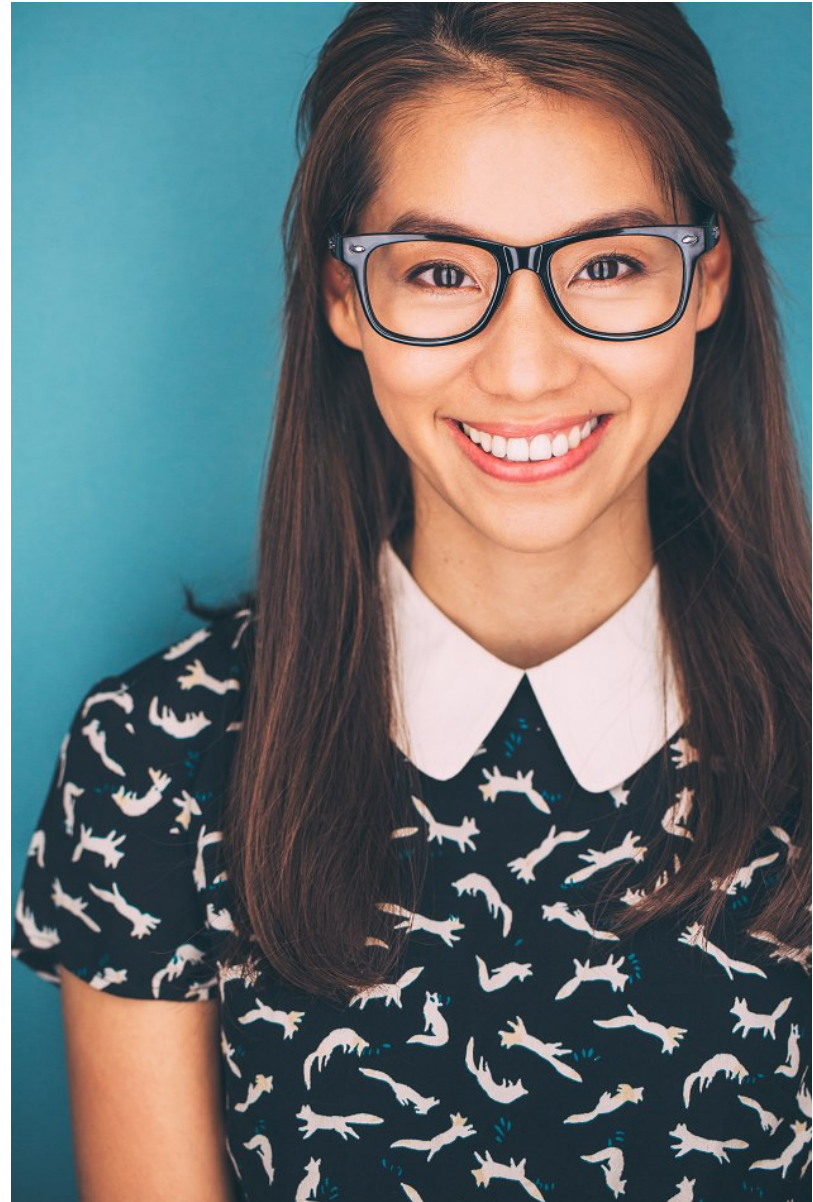

ELLY HAN

Height: 5'11" Bust: 32" B Waist: 23" Hip: 32.5" Dress: 0 US Shoe: 5.5 US Hair: Black Eyes: Brown

ELLY HAN

Height: 5'1" Bust: 32" B Waist: 23" Hip: 32.5" Dress: 0 US Shoe: 5.5 US Hair: Black Eyes: Brown

ELLY HAN

Height: 5'1" Bust: 32" B Waist: 23" Hip: 32.5" Dress: 0 US Shoe: 5.5 US Hair: Black Eyes: Brown

ELLY HAN

Height: 5'1" Bust: 32" B Waist: 23" Hip: 32.5" Dress: 0 US Shoe: 5.5 US Hair: Black Eyes: Brown