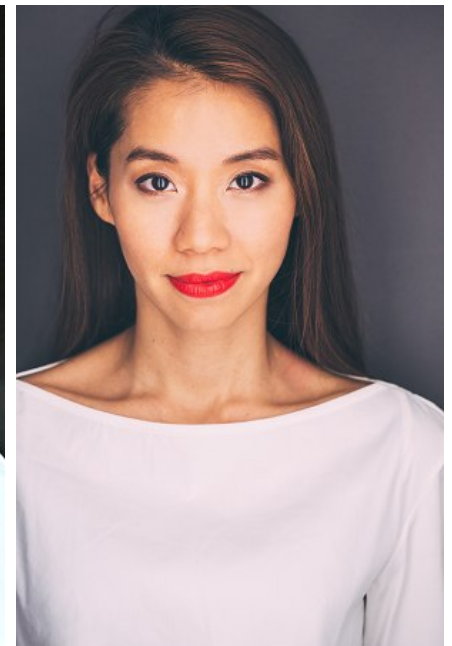

ELLY HAN

Height: 5'1" Bust: 32" A Waist: 22" Hip: 32.5" Dress: 2 US Shoe: 6 US
Hair: Black Eyes: Brown

 B E L L A G E N C Y
MODEL & TALENT

Bella Agency New York City 270 Lafayette Street / Suite 802, New York, NY 10012
T: 212.965.9200 Email: info@bellany.com