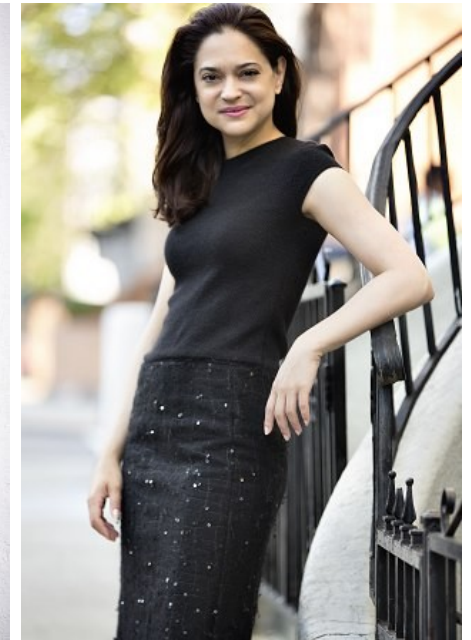

SIMONE BANOS

Height: 5'7.5" Bust: 34" B Waist: 25" Hip: 35" Dress: 2 US Shoe: 7.5 US  
Hair: Brown Eyes: Brown

**b** B E L L A G E N C Y  
MODEL & TALENT

Bella Agency New York City 270 Lafayette Street / Suite 802, New York, NY 10012  
T: 212.965.9200 Email: info@bellany.com