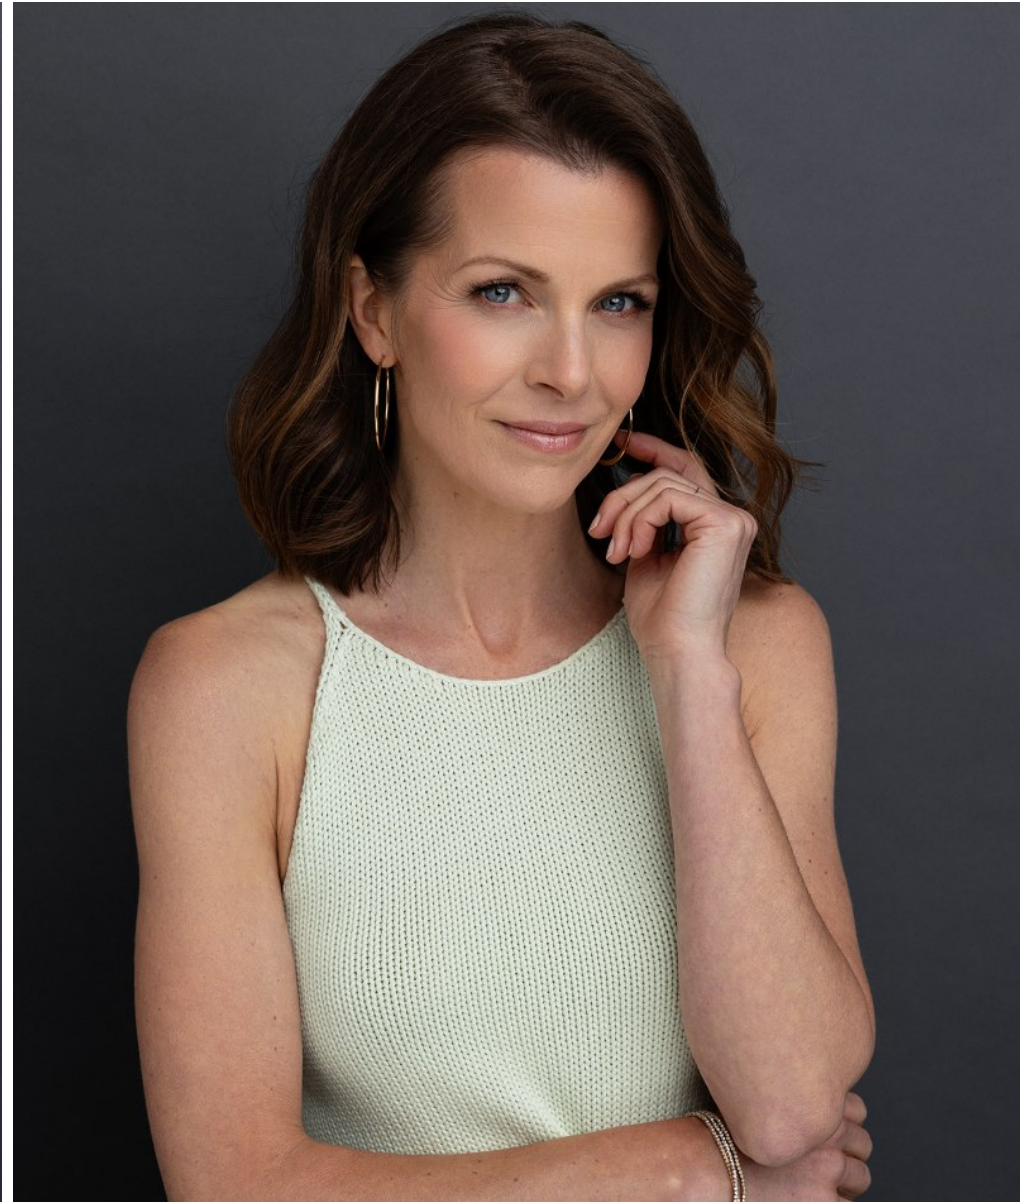

MARY WINKEL

Height: 5'7" Bust: 32" B Waist: 27.5" Hip: 32" Dress: 0-2 US Shoe: 8 US Shoe: 8 Hair: Brown Eyes: Blue

MARY WINKEL

Height: 5'7" Bust: 32" B Waist: 27.5" Hip: 32" Dress: 0-2 US Shoe: 8 US Shoe: 8 Hair: Brown Eyes: Blue