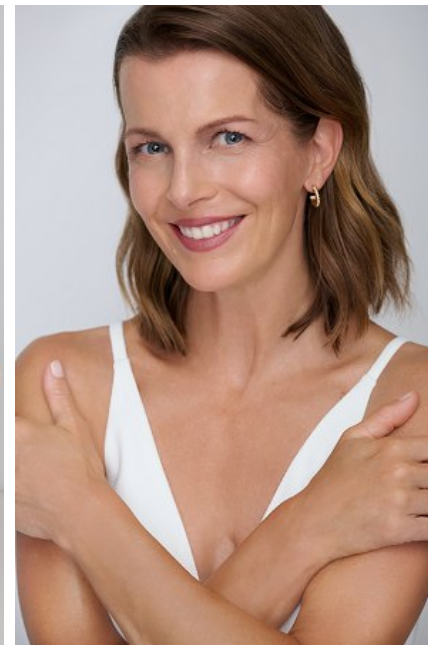

MARY WINKEL

Height: 5'7" Bust: 32" B Waist: 27.5" Hip: 32" Dress: 0-2 US Shoe: 8 US
Shoe: 8 Hair: Brown Eyes: Blue

b B E L L A G E N C Y
MODEL & TALENT

Bella Agency New York City 270 Lafayette Street / Suite 802, New York, NY 10012
T: 212.965.9200 Email: info@bellany.com