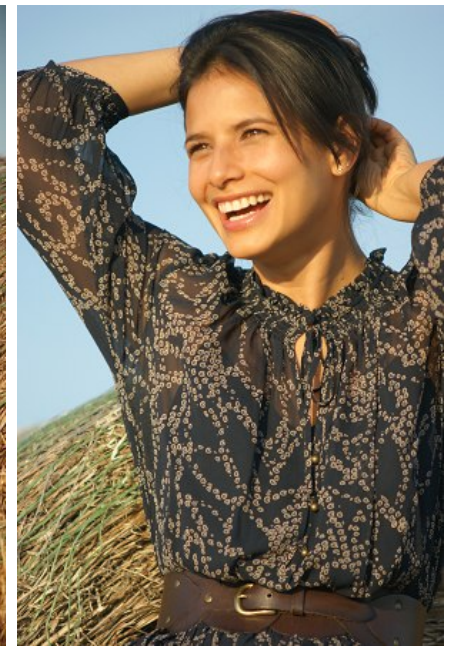

## ZORAYA GLASSER

Height: 5'4" Bust: 34" B Waist: 25" Hip: 35" Dress: 2 US Shoe: 6 US  
Hair: Brown Eyes: Brown

**b** B E L L A G E N C Y  
MODEL & TALENT

Bella Agency New York City 270 Lafayette Street / Suite 802, New York, NY 10012  
T: 212.965.9200 Email: [info@bellany.com](mailto:info@bellany.com)