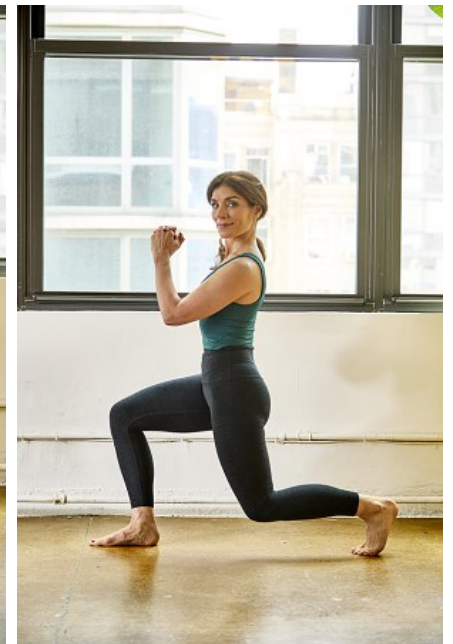

DARA ADLER

Height: 5'4" Bust: 34" B Waist: 25.5" Hip: 35" Dress: 0-2 US Shoe: 8 US
Shoe: 8 Hair: Brown Eyes: Blue

 B E L L A G E N C Y
MODEL & TALENT

Bella Agency New York City 270 Lafayette Street / Suite 802, New York, NY 10012
T: 212.965.9200 Email: info@bellany.com