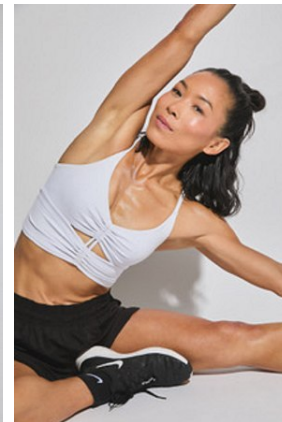

JEANETTE ENG

Height: 5'2" Bust: 34" A Waist: 26" Hip: 34" Dress: 2-4 US Shoe: 7.5 US Shoe: 7 Hair: Dark Brown Eyes: Dark Brown

BREATHE DEEP, DRINK,
AND FOCUS ON YOUR WORK,
NOT YOUR COLD.

Panadol **COX-2**
PAIN RELIEVER

Now that your head is clear, you're ready to get back to work. The relief you'll get from Panadol COX-2 will help you focus on your work, not your cold. It's the relief you need to get back to work. It's the relief you need to get back to work. It's the relief you need to get back to work.