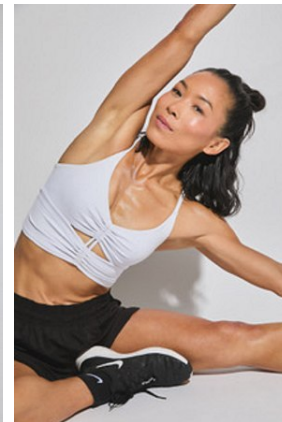

**JEANETTE ENG**

Height: 5'2" Bust: 34" A Waist: 26" Hip: 32" Dress: 2 US Shoe: 7 US Shoe: 7 Hair: Dark Brown Eyes: Dark Brown

BREATHE DEEP, DRINK,  
AND FOCUS ON YOUR WORK,  
NOT YOUR COLD.

**Panadol** **COX-2**  
PAIN RELIEVER

Now that your head is clear, you're ready to get back to work. The relief you'll get from Panadol COX-2 will help you focus on your work, not your cold. It's the relief you need to get back to work. It's the relief you need to get back to work. It's the relief you need to get back to work.