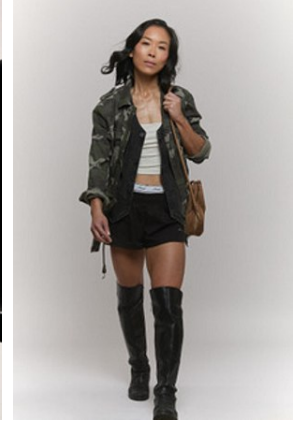

**JEANETTE ENG**

Height: 5'2" Bust: 34" A Waist: 26" Hip: 32" Dress: 2 US Shoe: 7 US Shoe: 7 Hair: Dark Brown Eyes: Dark Brown

BREATHE DEEP, DRINK,  
AND FOCUS ON YOUR WORK,  
NOT YOUR COLD.

**Panadol** **COX-2**  
PAIN RELIEVER

Now that your head is clear, you're ready to get back to work. The relief you'll get from Panadol COX-2 will help you focus on your work, not your cold. It's the relief you need to get back to work. It's the relief you need to get back to work. It's the relief you need to get back to work.