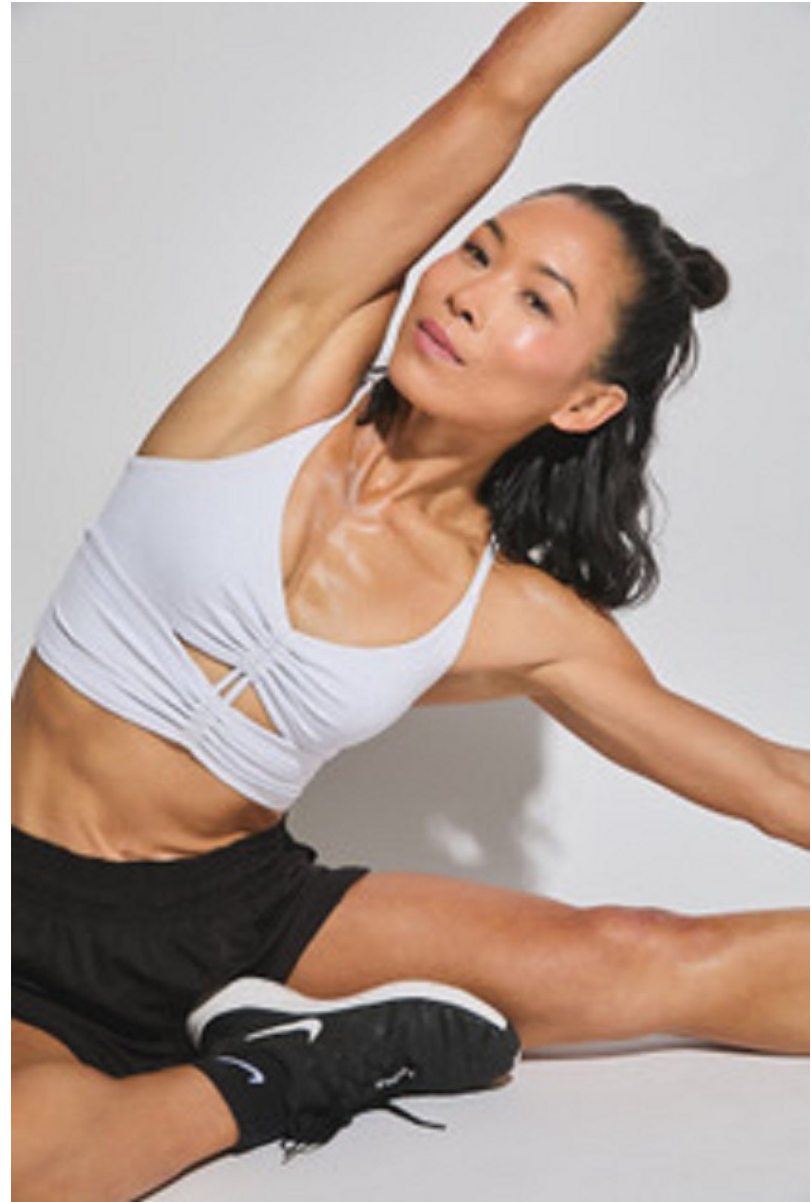

JEANETTE ENG

Height: 5'2" Bust: 34" A Waist: 26" Hip: 32" Dress: 2 US Shoe: 7 US Shoe: 7 Hair: Dark Brown Eyes: Dark Brown