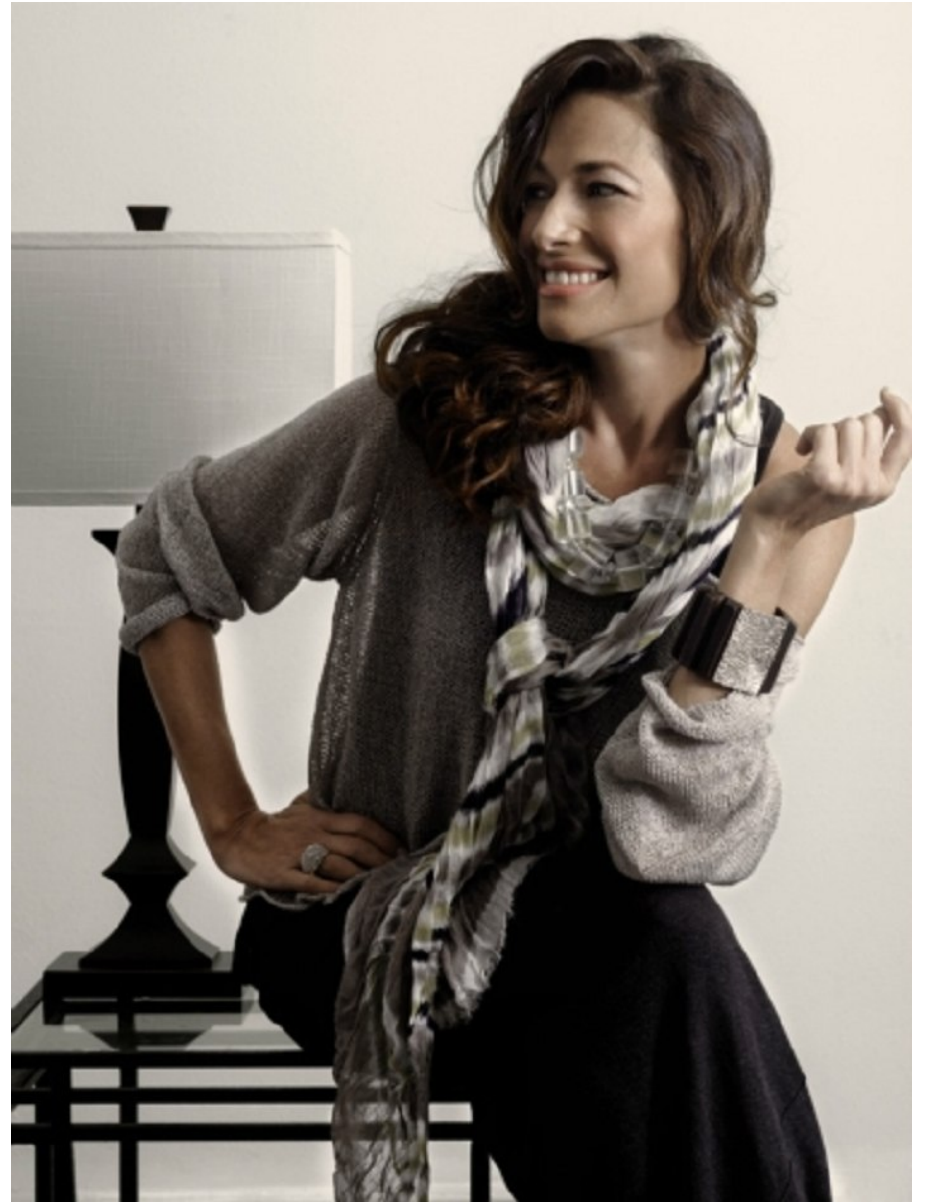

CLAUDIA ROCAFORT

Height: 5'9" Bust: 36" C Waist: 30" Hip: 40" Dress: 8-10 US Shoe: 9 US Shoe: 9 Hair: Brown Eyes: Brown

CLAUDIA ROCAFORT

Height: 5'9" Bust: 36" C Waist: 30" Hip: 40" Dress: 8-10 US Shoe: 9 US Shoe: 9 Hair: Brown Eyes: Brown

CLAUDIA ROCAFORT

Height: 5'9" Bust: 36" C Waist: 30" Hip: 40" Dress: 8-10 US Shoe: 9 US Shoe: 9 Hair: Brown Eyes: Brown