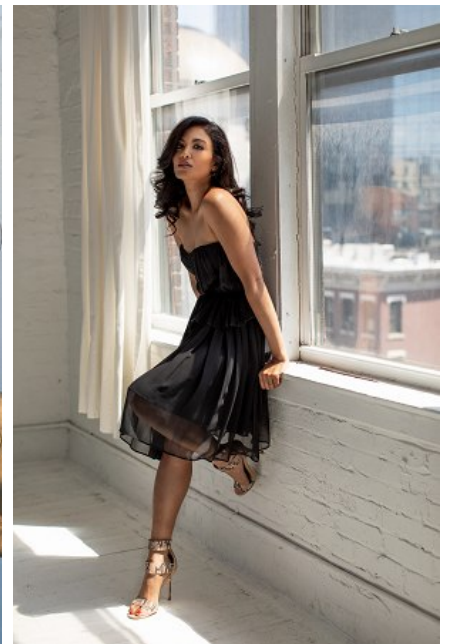

AMI SHETH

Height: 5'6" Bust: 34" B Waist: 25" Hip: 32" Dress: 2 US Shoe: 8.5 US Hair: Dark Brown Eyes: Brown

**b** B E L L A G E N C Y  
MODEL & TALENT

Bella Agency New York City 270 Lafayette Street / Suite 802, New York, NY 10012  
T: 212.965.9200 Email: [info@bellany.com](mailto:info@bellany.com)