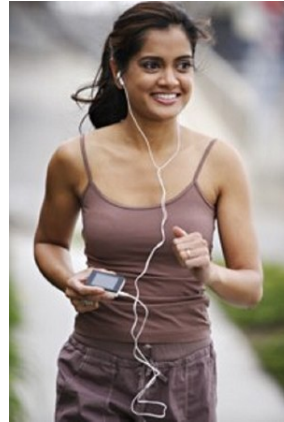

ANNIE DEVI ROHLING

Height: 5'5.5" Bust: 32" B Waist: 28" Hip: 34" Dress: 4 US Shoe: 8 US Shoe: 8 Hair: Brown Eyes: Brown

All The Best Talk. To Go.

Use RadioTime to record your favorite radio and listen on the run with iRiver.