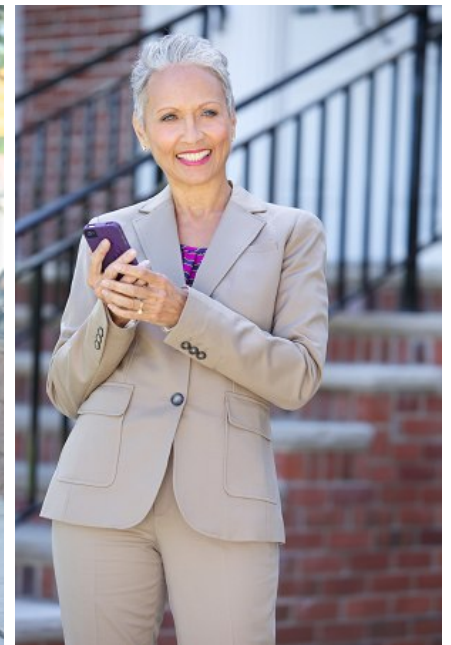

SHARON LUCAS

Height: 5'2" Bust: 32" Waist: 24" Hip: 34" Dress: 4 US Shoe: 6 US Hair: Grey
Eyes: Blue/Green

 B E L L A G E N C Y
MODEL & TALENT

Bella Agency New York City 270 Lafayette Street / Suite 802, New York, NY 10012
T: 212.965.9200 Email: info@bellany.com