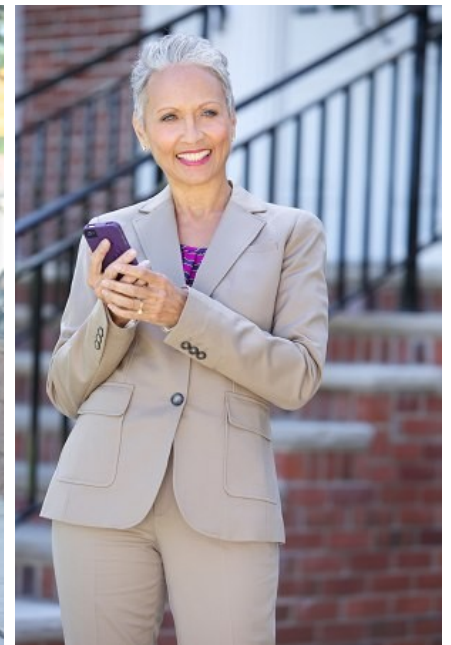

SHARON LUCAS

Height: 5'2" Bust: 32" Waist: 24" Hip: 34" Dress: 4 US Shoe: 6 US Shoe: 6
Hair: Grey Eyes: Blue/Green

 **B E L L A G E N C Y**
MODEL & TALENT

Bella Agency New York City 270 Lafayette Street / Suite 802, New York, NY 10012
T: 212.965.9200 Email: info@bellany.com