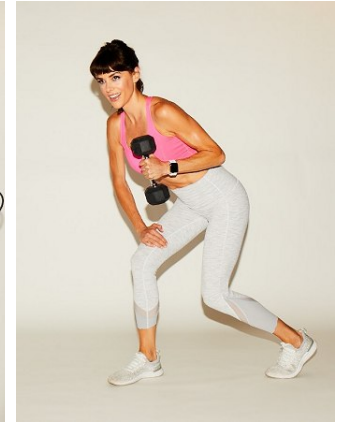

MARGARET ANNE FLORENCE

Height: 5'5" Bust: 34" B Waist: 26" Hip: 34" Dress: 2 US Shoe: 7.5 US Hair: Brown Eyes: Brown