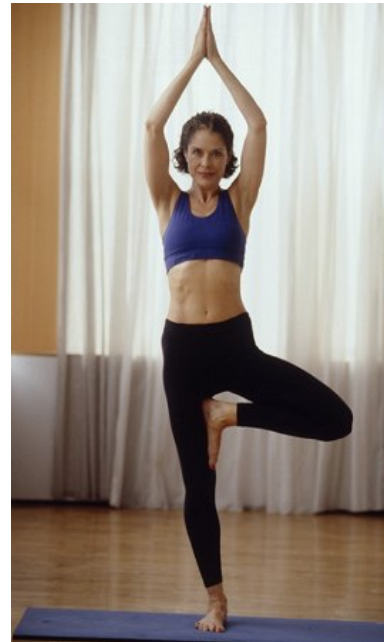

NANCY FARRELL

Height: 5'10" Bust: 36" B Waist: 26" Hip: 36" Dress: 4 US Shoe: 9 US Hair: Salt and Pepper Eyes: Blue

b B E L L A G E N C Y
MODEL & TALENT

Bella Agency New York City 270 Lafayette Street / Suite 802, New York, NY 10012
T: 212.965.9200 Email: info@bellany.com