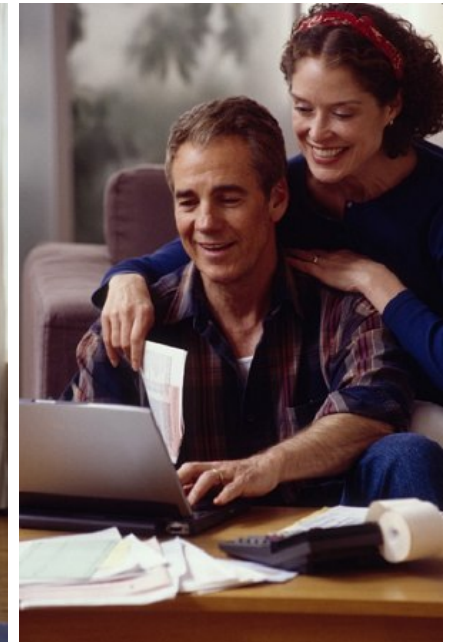

NANCY FARRELL

Height: 5'10" Bust: 36" B Waist: 26" Hip: 36" Dress: 4 US Shoe: 9 US Hair: Salt and Pepper Eyes: Blue

b B E L L A G E N C Y
MODEL & TALENT

Bella Agency New York City 270 Lafayette Street / Suite 802, New York, NY 10012
T: 212.965.9200 Email: info@bellany.com