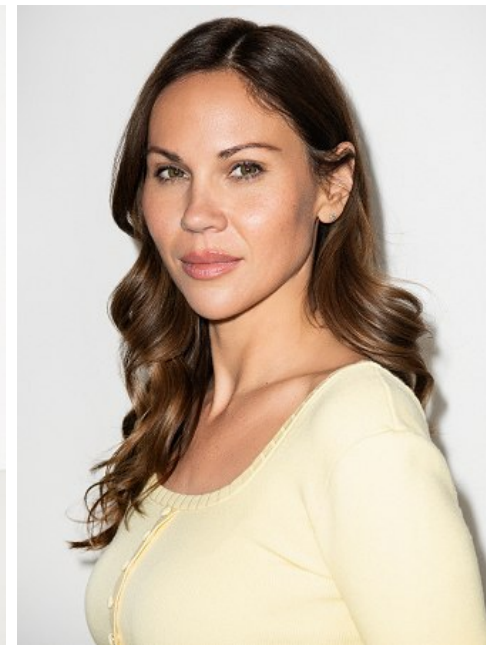

## CHRISTINA ZICCARDI

Height: 5'8.5" Bust: 34" C Waist: 27" Hip: 37" Dress: 2-4 US Shoe: 8.5 US  
Hair: Brown Eyes: Hazel

**b** B E L L A G E N C Y  
MODEL & TALENT

Bella Agency New York City 270 Lafayette Street / Suite 802, New York, NY 10012  
T: 212.965.9200 Email: [info@bellany.com](mailto:info@bellany.com)