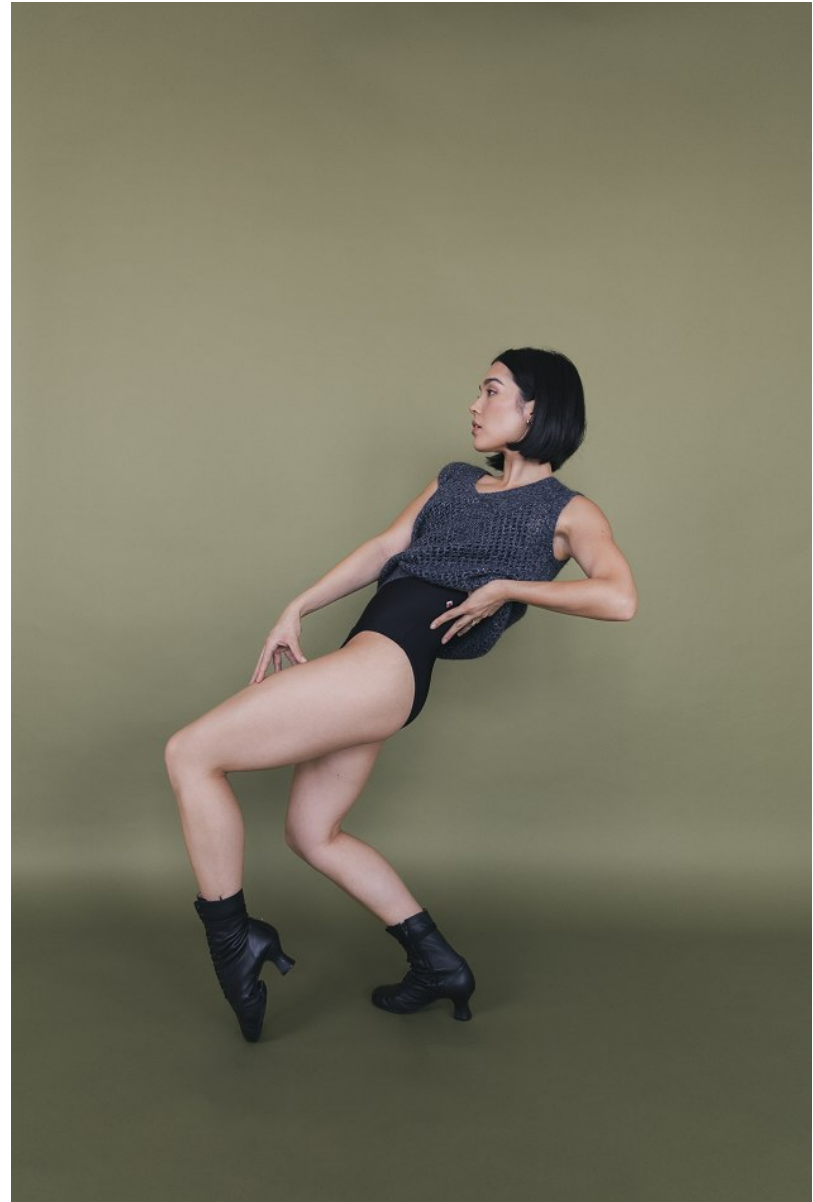

AINE DORMAN

Height: 5'4" Bust: 34" A Waist: 25" Hip: 35" Dress: 0-2 US Shoe: 6 US Hair: Black Eyes: Brown

AINE DORMAN

Height: 5'4" Bust: 34" A Waist: 25" Hip: 35" Dress: 0-2 US Shoe: 6 US Hair: Black Eyes: Brown