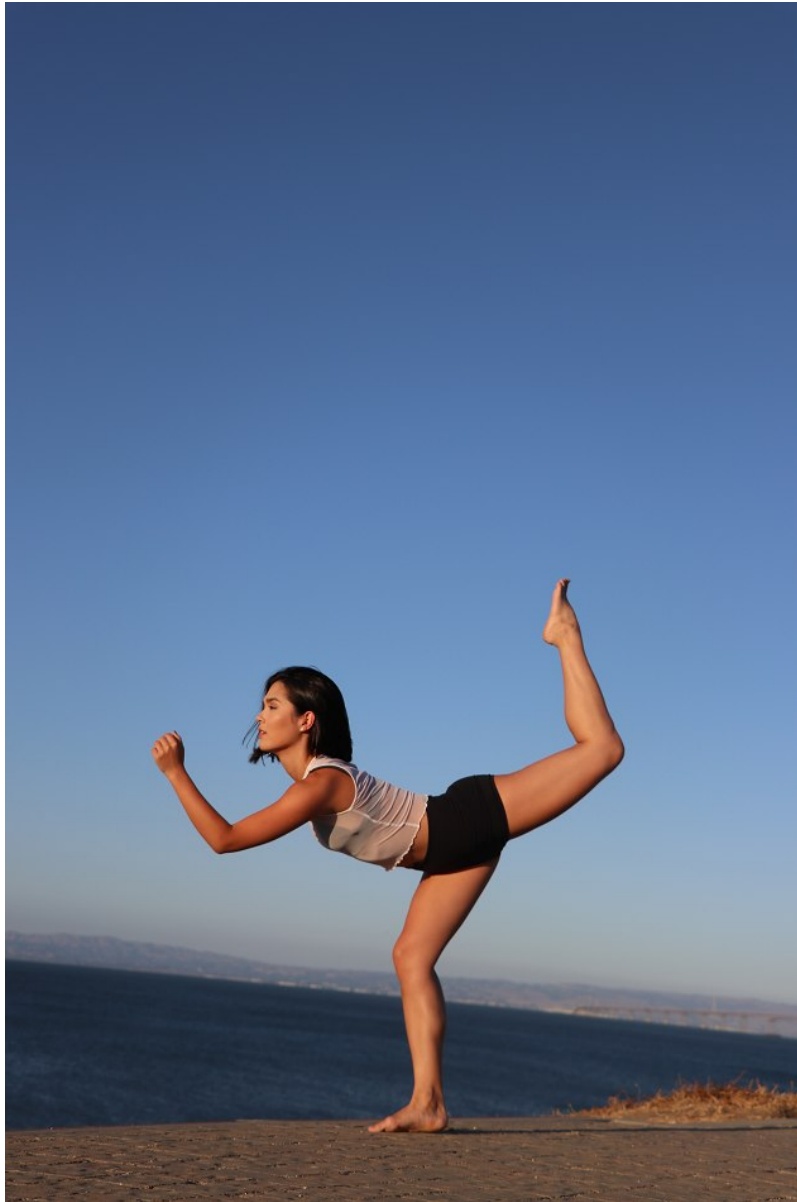

AINE DORMAN

AINE DORMAN

Height: 5'4" Bust: 32" B Waist: 25" Hip: 35" Dress: 0-2 US Shoe: 6 US Hair: Black Eyes: Brown