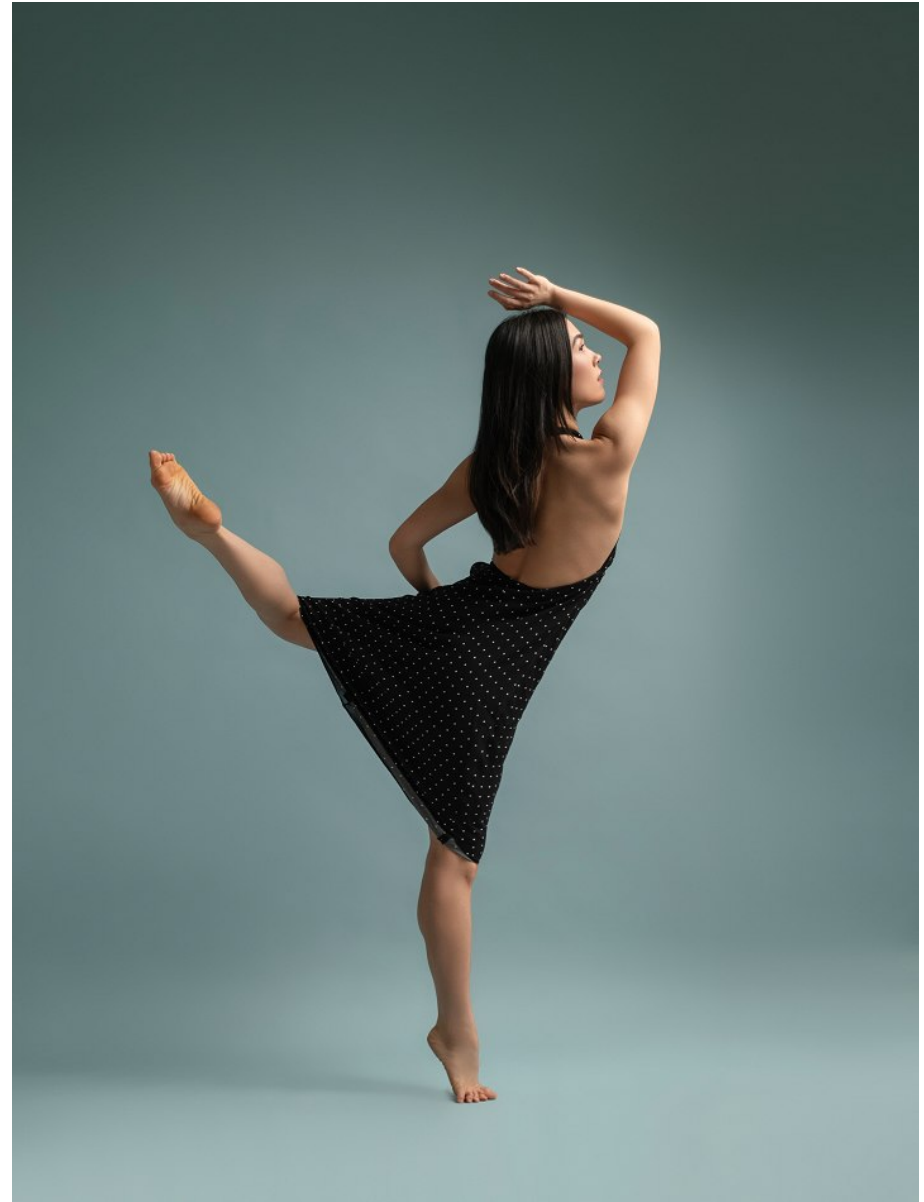

AINE DORMAN

Height: 5'4" Bust: 32" B Waist: 25" Hip: 35" Dress: 0-2 US Shoe: 6 US Hair: Black Eyes: Brown