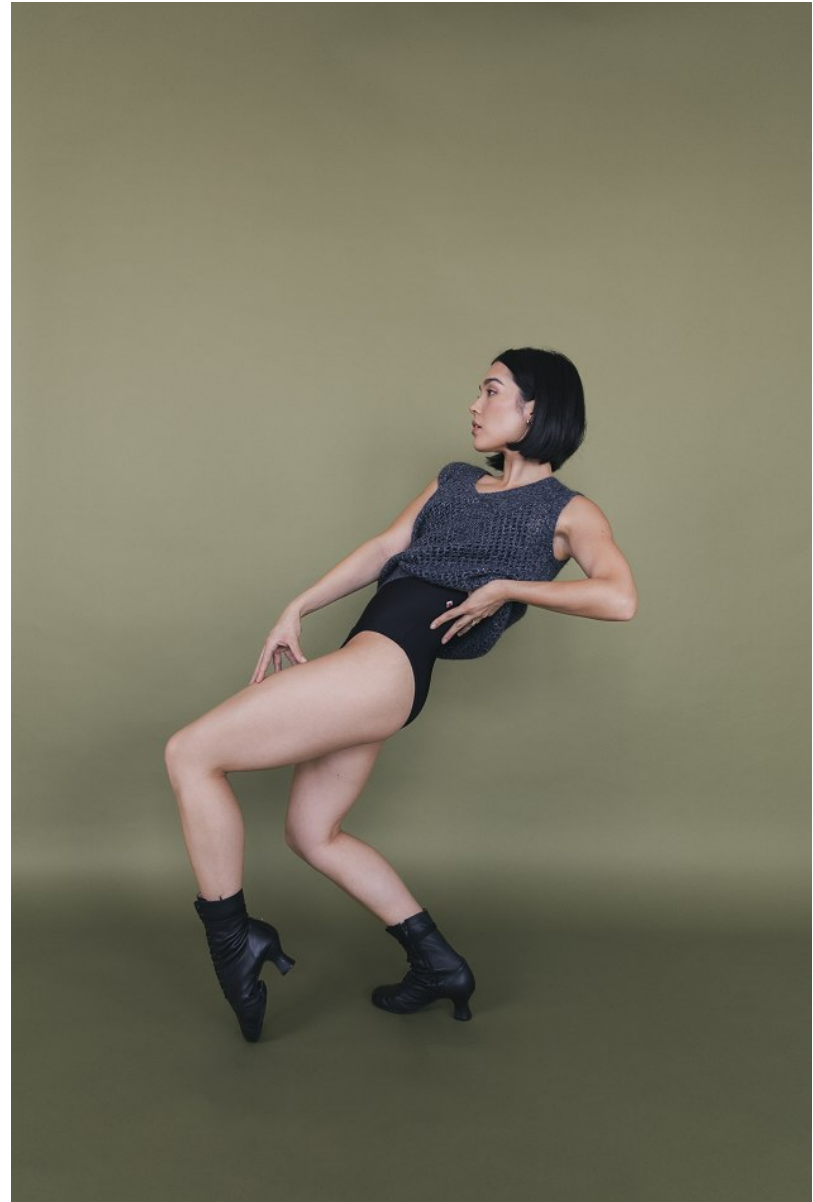

AINE DORMAN

Height: 5'4" Bust: 32" B Waist: 25" Hip: 35" Dress: 0-2 US Shoe: 6 US Hair: Black Eyes: Brown

AINE DORMAN

Height: 5'4" Bust: 32" B Waist: 25" Hip: 35" Dress: 0-2 US Shoe: 6 US Hair: Black Eyes: Brown