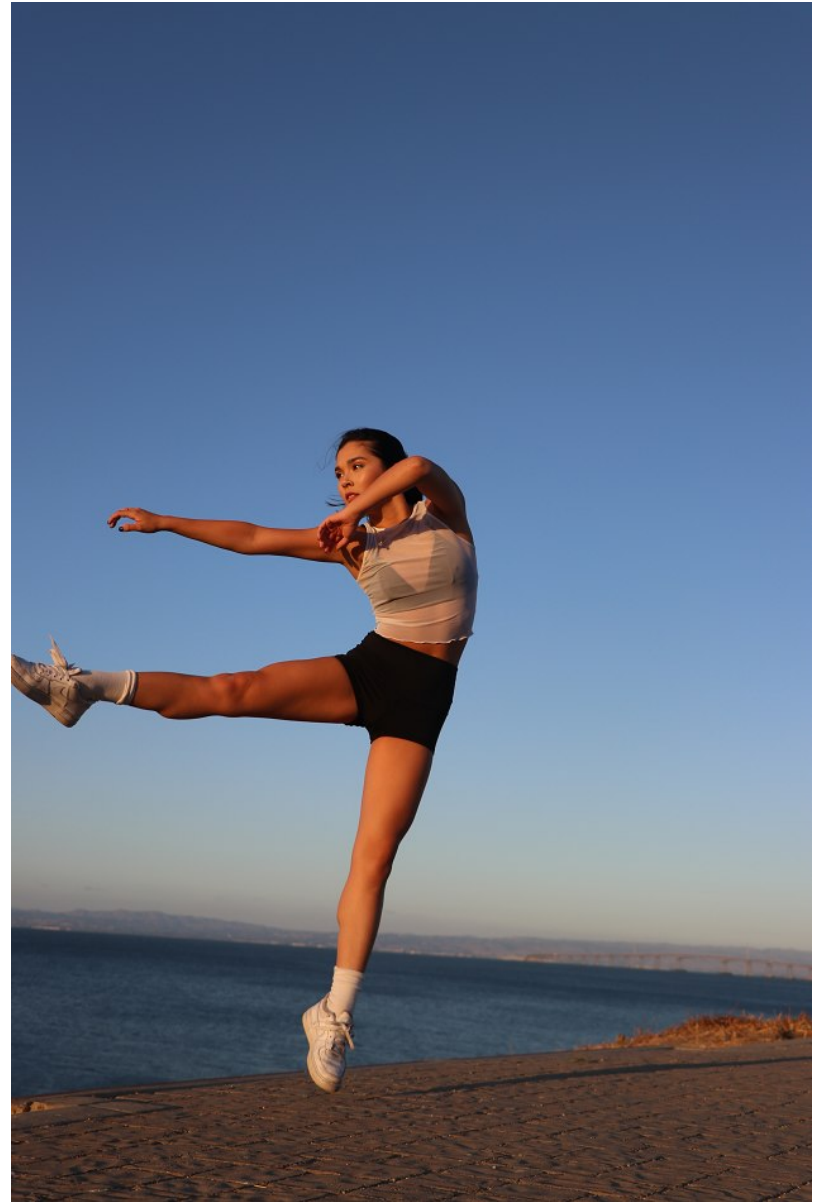

AINE DORMAN

Height: 5'4" Bust: 32" B Waist: 25" Hip: 35" Dress: 0-2 US Shoe: 6 US Hair: Black Eyes: Brown