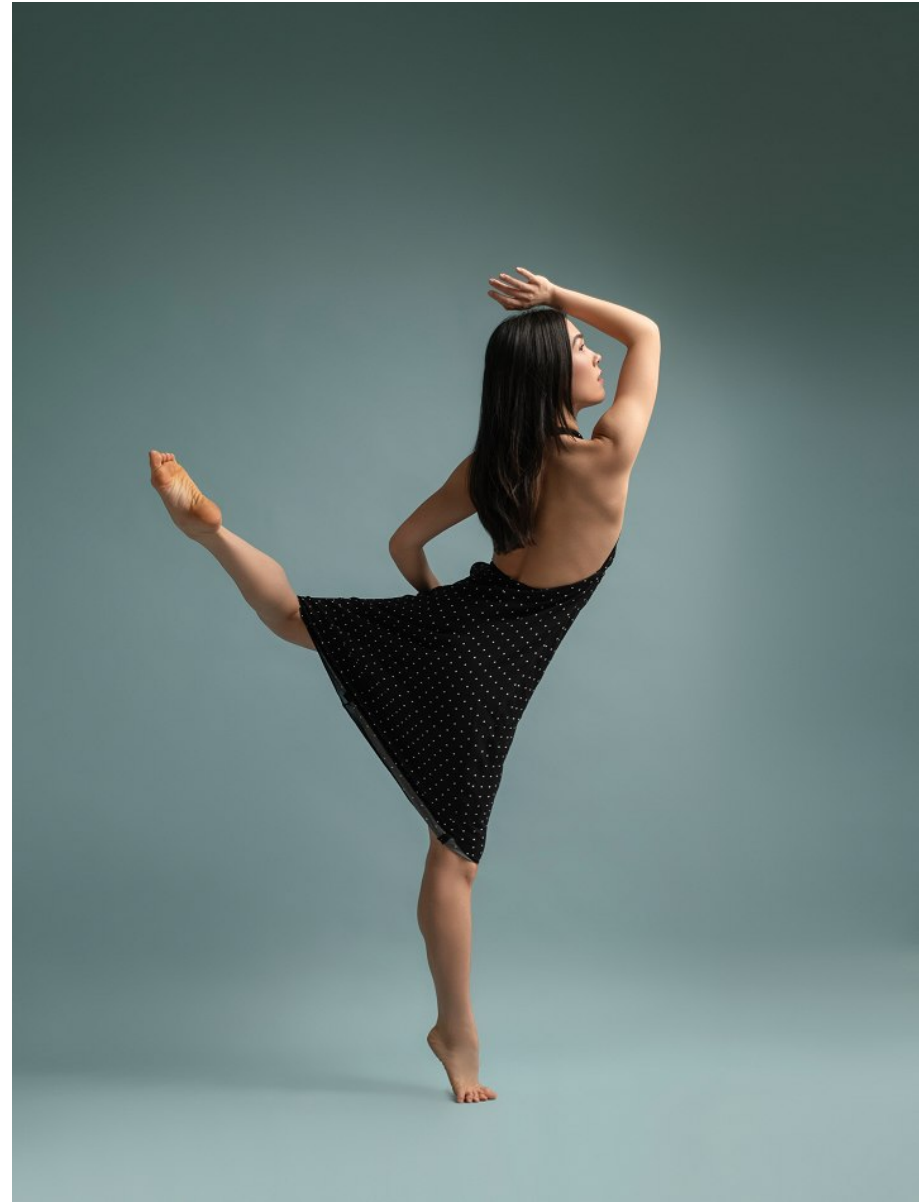

AINE DORMAN

Height: 5'4" Bust: 34" A Waist: 25" Hip: 35" Dress: 0-2 US Shoe: 6 US Hair: Black Eyes: Brown