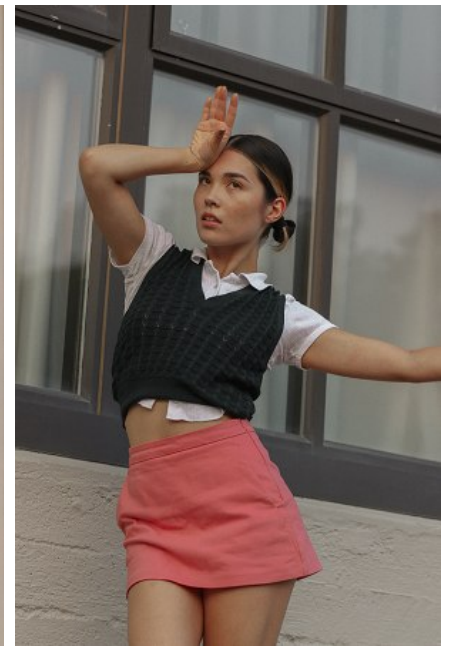

AINE DORMAN

Height: 5'4" Bust: 32" B Waist: 25" Hip: 35" Dress: 0-2 US Shoe: 6 US
Hair: Black Eyes: Brown

 B E L L A G E N C Y
MODEL & TALENT

Bella Agency New York City 270 Lafayette Street / Suite 802, New York, NY 10012
T: 212.965.9200 Email: info@bellany.com