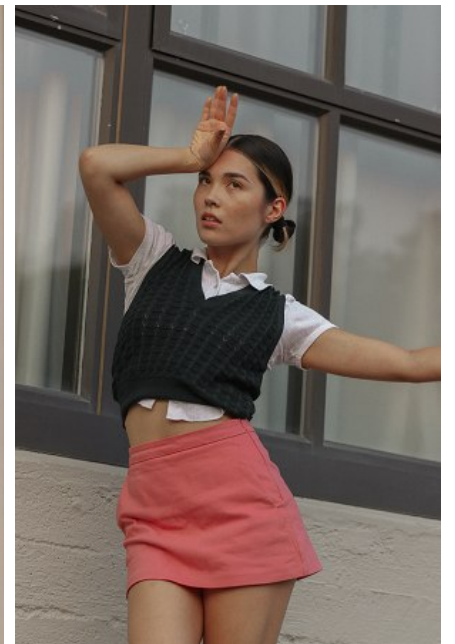

AINE DORMAN

Height: 5'4" Bust: 34" A Waist: 25" Hip: 35" Dress: 0-2 US Shoe: 6 US
Hair: Black Eyes: Brown

b B E L L A G E N C Y
MODEL & TALENT

Bella Agency New York City 270 Lafayette Street / Suite 802, New York, NY 10012
T: 212.965.9200 Email: info@bellany.com