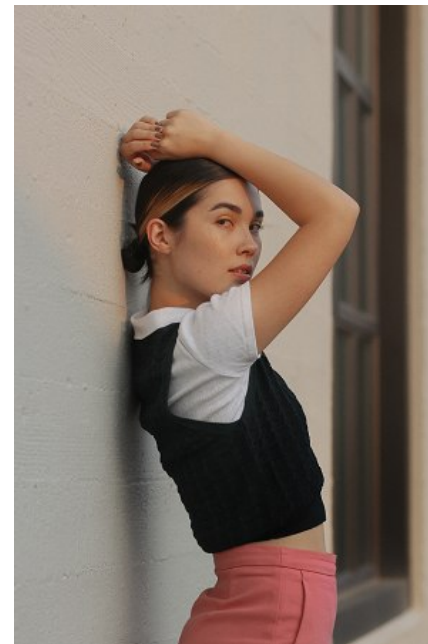

AINE DORMAN

Height: 5'4" Bust: 34" A Waist: 25" Hip: 35" Dress: 0-2 US Shoe: 6 US
Hair: Black Eyes: Brown

b B E L L A G E N C Y
MODEL & TALENT

Bella Agency New York City 270 Lafayette Street / Suite 802, New York, NY 10012
T: 212.965.9200 Email: info@bellany.com