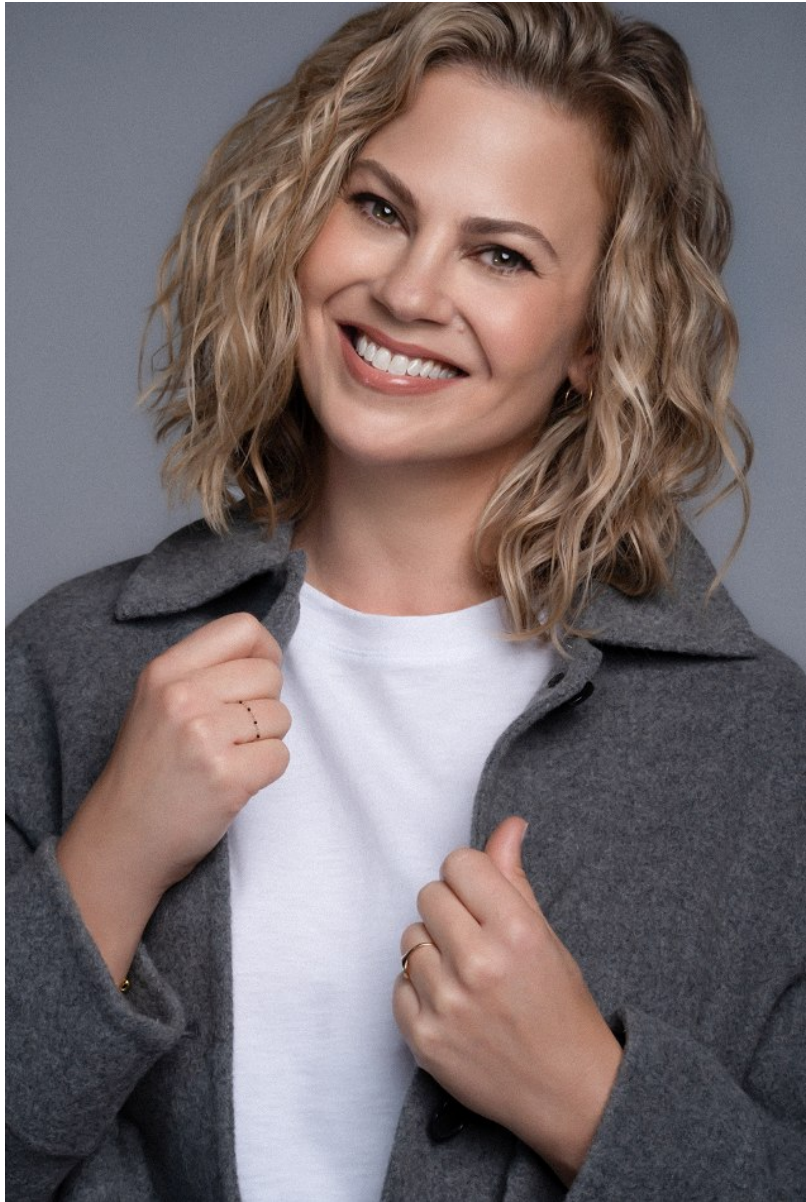

JILLIAN WALZER

Height: 5'8" Bust: 34" C Waist: 28" Hip: 38.5" Dress: 6-8 US Shoe: 9 US Hair: Blonde Eyes: Green

JILLIAN WALZER

Height: 5'8" Bust: 34" C Waist: 28" Hip: 38.5" Dress: 6-8 US Shoe: 9 US Hair: Blonde Eyes: Green